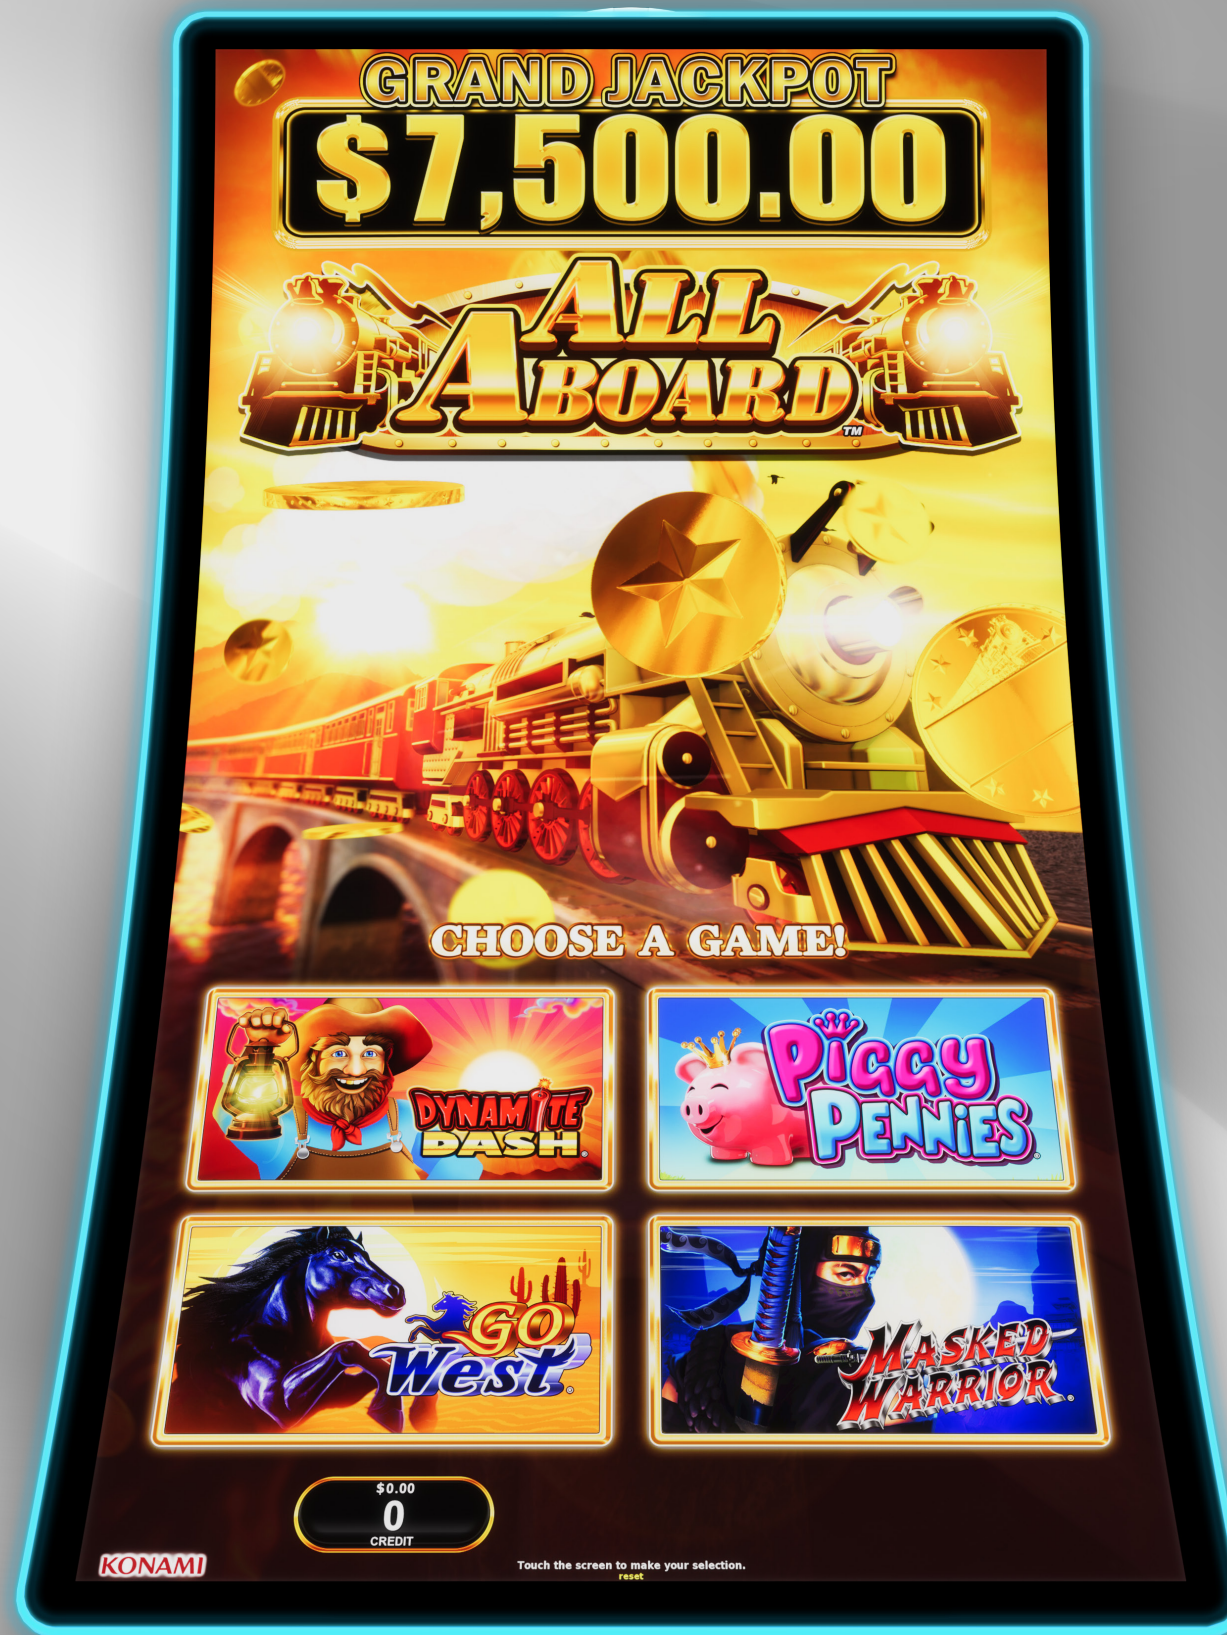

COMFORTABLE

DIMENSION 75C's extra-large button interface is oversized deck. Players can relax and stay a while, enjoying generous surface space for drinks, phones, and other personal effects.

SECURE

Guests can keep their purse or handbag conveniently stowed under the machine on a built-in hook.

VOLUMINOUS

Built for big impact, this 75-inch Ultra High-Definition (UHD) display pops from across the room with its jaw-dropping jumbo screen and four times the pixel depth of standard HD.

STUNNING

The launch of DIMENSION 75C becomes even more spectacular when combined with any of its premium display packages. *Please see page 14 for details.*

Players can encounter their favorite features on an unforgettable new level. And with the debut launch of All Aboard Multi-Game across DIMENSION 75C's 75-inch UHD display, the entertainment variety is at a new velocity!

Symbol-driven excitement reaches a new level with the launch of All Aboard on DIMENSION 75C! In addition to the popular All Aboard original titles, DIMENSION 75C is the first and only game cabinet to offer a multi-game version of All Aboard, with four games in one! The machine also supports high-denom All Aboard Gold Express™, with a variety of multi-denom options and a large Grand jackpot starting at \$50,000 or \$100,000, based on selected par percentage.