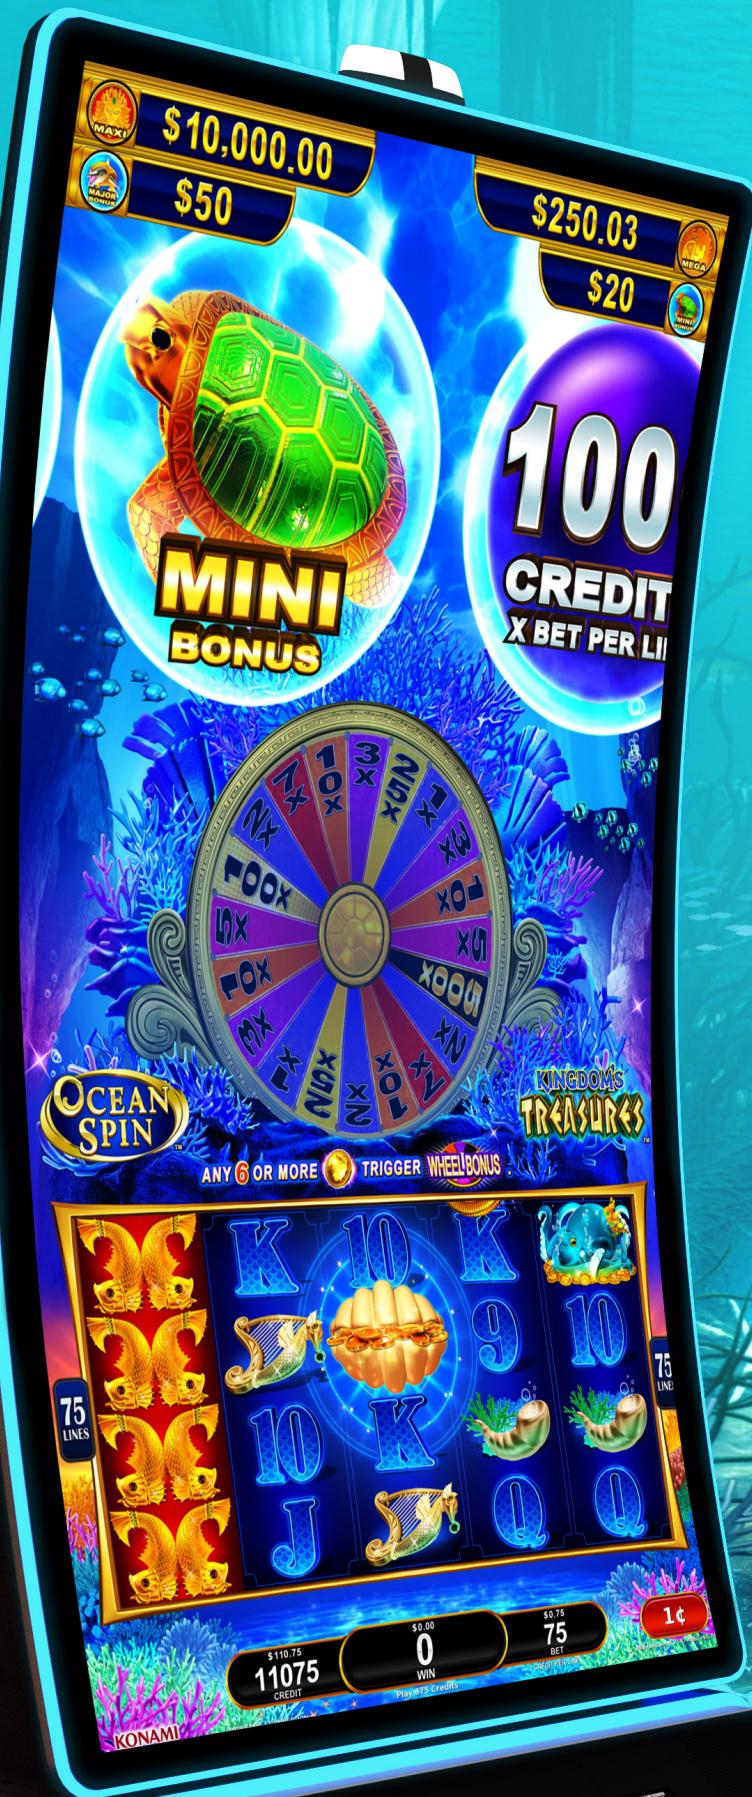

OCEAN SPIN

Konami's popular Ocean Spin is wheeling into a new format on the big-screen DIMENSION 75C. Ranked the industry's #1 new premium series according to ReelMetrics' ReelHot Index, this original linked progressive series offers a variety of wheel spin opportunities across the cabinet's oversized display, for maximum excitement and attraction. Throughout primary play, bubbles of potential bonus opportunities float seamlessly across the game screen. Whenever any 3 or more trigger symbols are collected, the Ocean Spin Feature is awarded, and the player is invited to spin the bonus prize bubbles that appear across the screens. Upon hitting spin, the bubbles whiz across the screens until the spinner lands on a potential bonus award or instant progressive jackpot.

KINGDOM'S
TREASURES

PIRATE'S
RICHES

MIGHTY
SHARK

SECRETS
OF
EGYPT