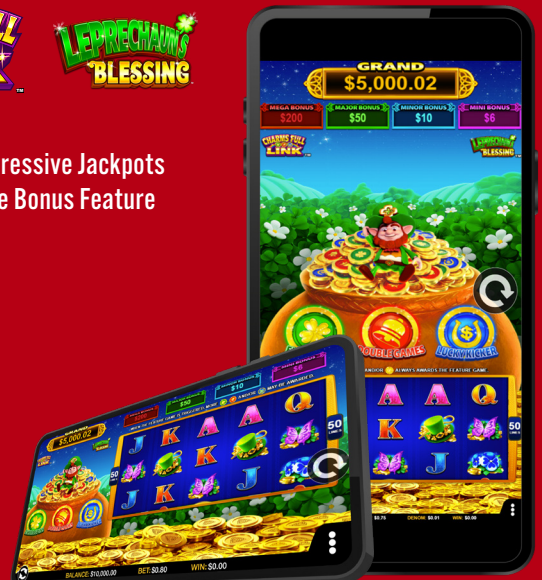

- Progressive Jackpots
- Triple Bonus Feature