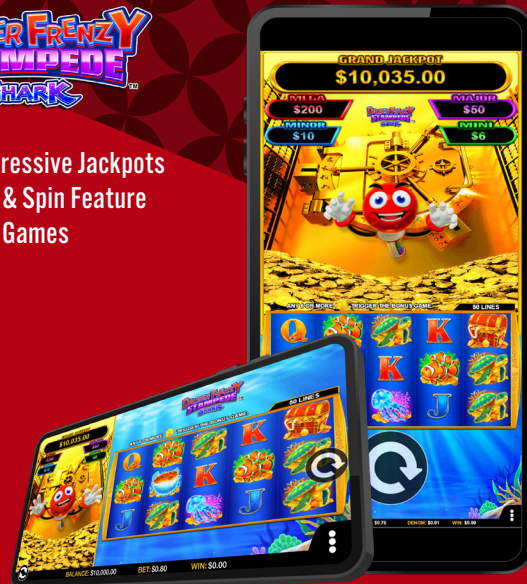

# COBRA HEARTS

WINTER CELEBRATION EDITION

- Winter theme for Cobra Hearts
- Mystery Wild Multipliers
- Free Game Bonus Wilds

# DAUBER FRENZY STAMPEDE SHARK

- Progressive Jackpots
- Hold & Spin Feature
- Free Games