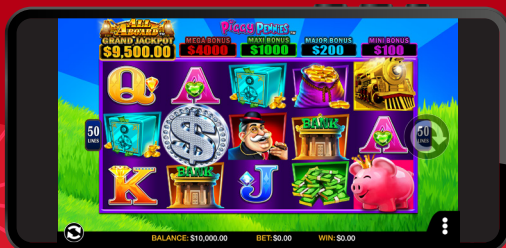

# LANDSCAPE ORIENTATION

- 2 Symbols in 1
- Mystery Multipliers

- Player-favorite Konami Classic
- Stacked, Nudging Wilds during Free Games

- Player-favorite Konami Classic
- Free Games with 2x Wins

- Progressive Jackpots
- Credit Prize Feature

- Progressive Jackpots
- Credit Prize Feature

- Progressive Jackpots
- Credit Prize Feature

- Progressive Jackpots
- Credit Prize Feature

- 1296 Ways
- Wheel Bonus Feature