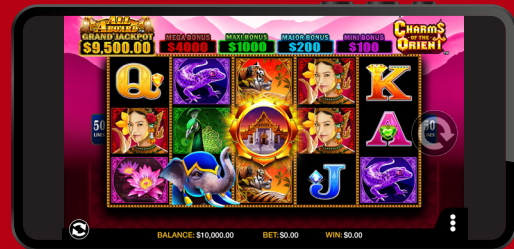

# LANDSCAPE ORIENTATION

- 2 Symbols in 1
- Mystery Multipliers

- Player-favorite Konami Classic
- Stacked, Nudging Wilds during Free Games

- Player-favorite Konami Classic
- Free Games with 2x Wins

- Progressive Jackpots
- Credit Prize Feature