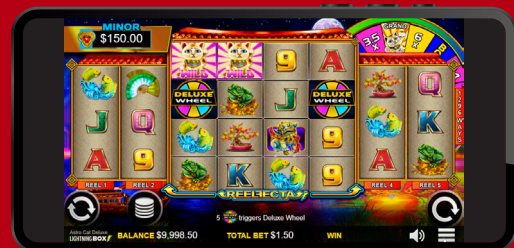

# LANDSCAPE ORIENTATION

- 2 Symbols in 1
- Mystery Multipliers

- Player-favorite Konami Classic
- Stacked, Nudging Wilds during Free Games

- Player-favorite Konami Classic
- Free Games with 2x Wins

- Progressive Jackpots
- Credit Prize Feature

- Progressive Jackpots
- Credit Prize Feature

- Progressive Jackpots
- Credit Prize Feature

- Progressive Jackpots
- Credit Prize Feature

- 1296 Ways
- Wheel Bonus Feature