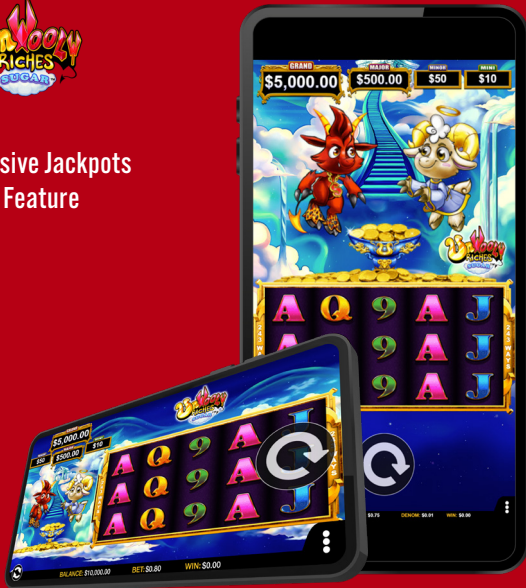

- Progressive Jackpots
- Re-Spin Feature