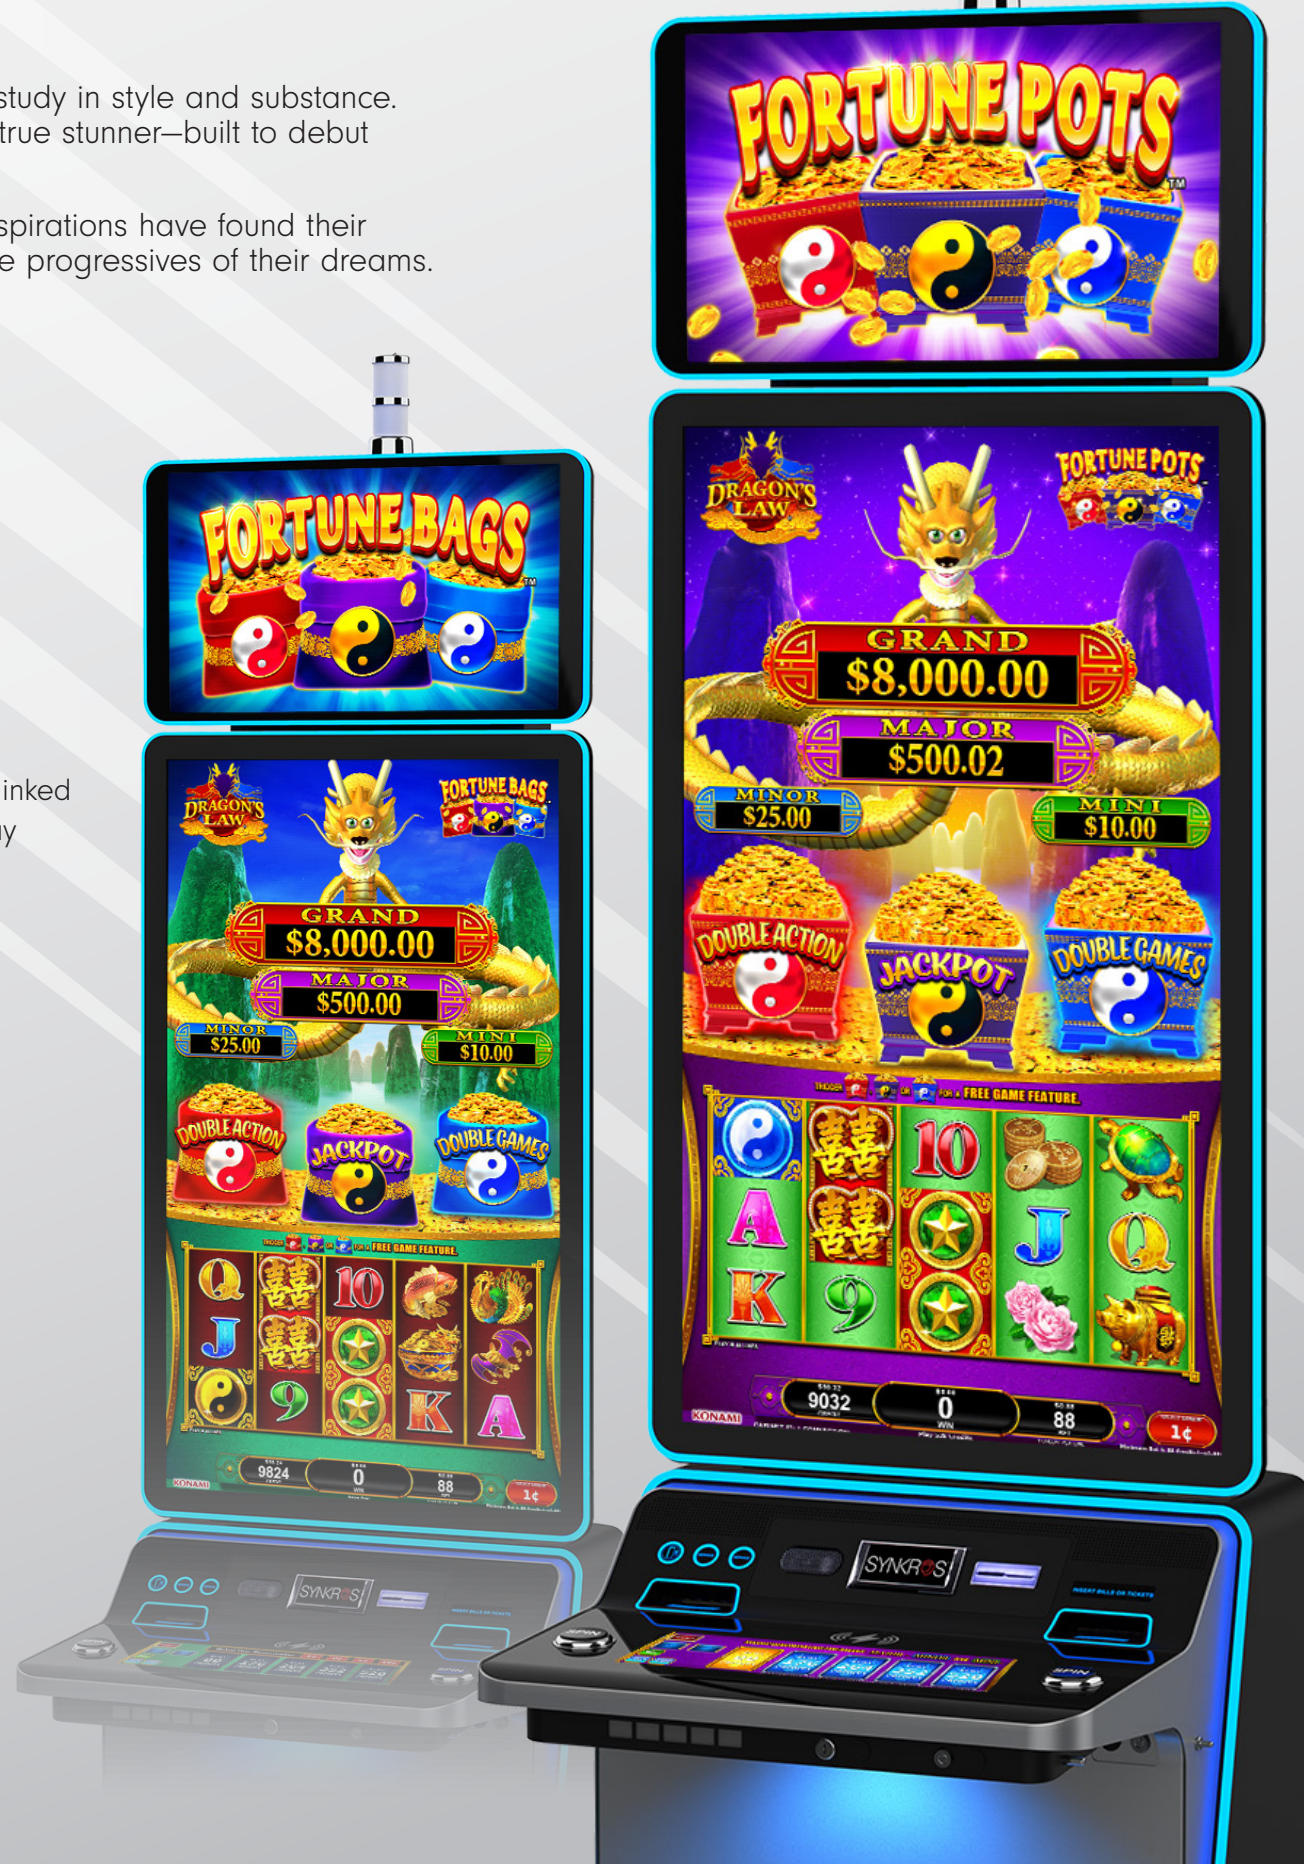

## DIMENSION 49™

- Flat, 49-inch 4K UHD display
- Game library with an array of original new linked progressive series in stunning portrait display

# GOING TO NEW HEIGHTS

From floor to topper, DIMENSION 49 is a study in style and substance. The towering 49" 4K UHD flat screen is a true stunner—built to debut a huge host of new game themes.

Rich colors and intricate art from exotic inspirations have found their ideal canvas. And your players will find the progressives of their dreams.

## DIMENSION 49™

### KEY FEATURES

- Flat 49-inch 4K UHD display
- Core video cabinet
- Game library with an array of original new linked progressive series in stunning portrait display