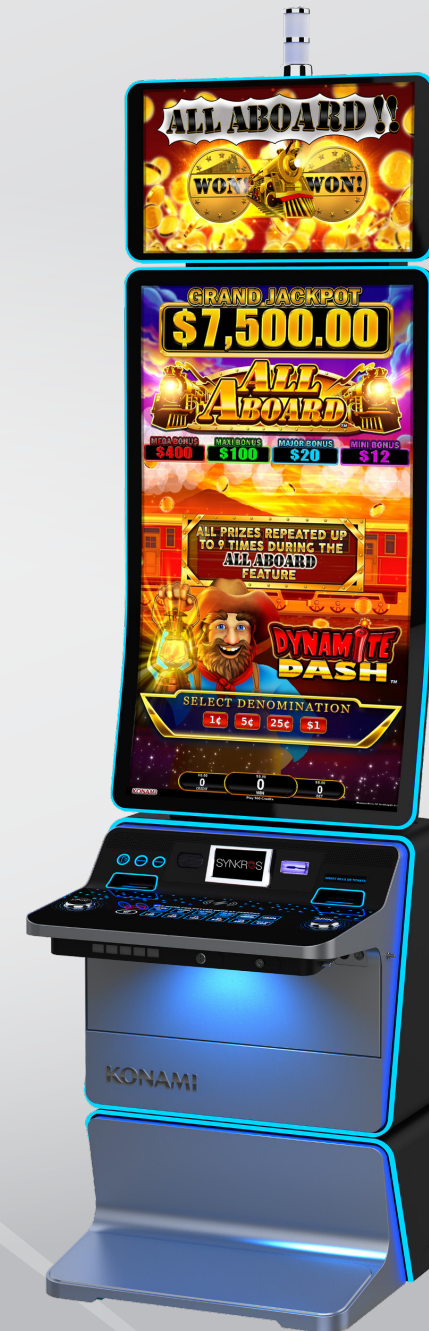

# THE BIG BREAKTHROUGH

Sleek and panoramic. Flexible and comfortable. Innovative in every way. The entire DIMENSION line shows you beauty and brains in each fabulous facet, and showcases our content to its ultimate expression. Generous in its proportions, DIMENSION still has a go-anywhere footprint for unparalleled operator options. Details are devoted to player comfort, with drink holders, handbag hooks, device chargers, and space to spread out.

In sum, DIMENSION is made to grab attention—and keep it.

## DIMENSION 27™

- Three 27-inch UHD displays
- Core video slot cabinet
- Game library catering to core players

## DIMENSION 49™

- Flat, 49-inch 4K UHD display
- Game library with an array of original new linked progressive series in stunning portrait display