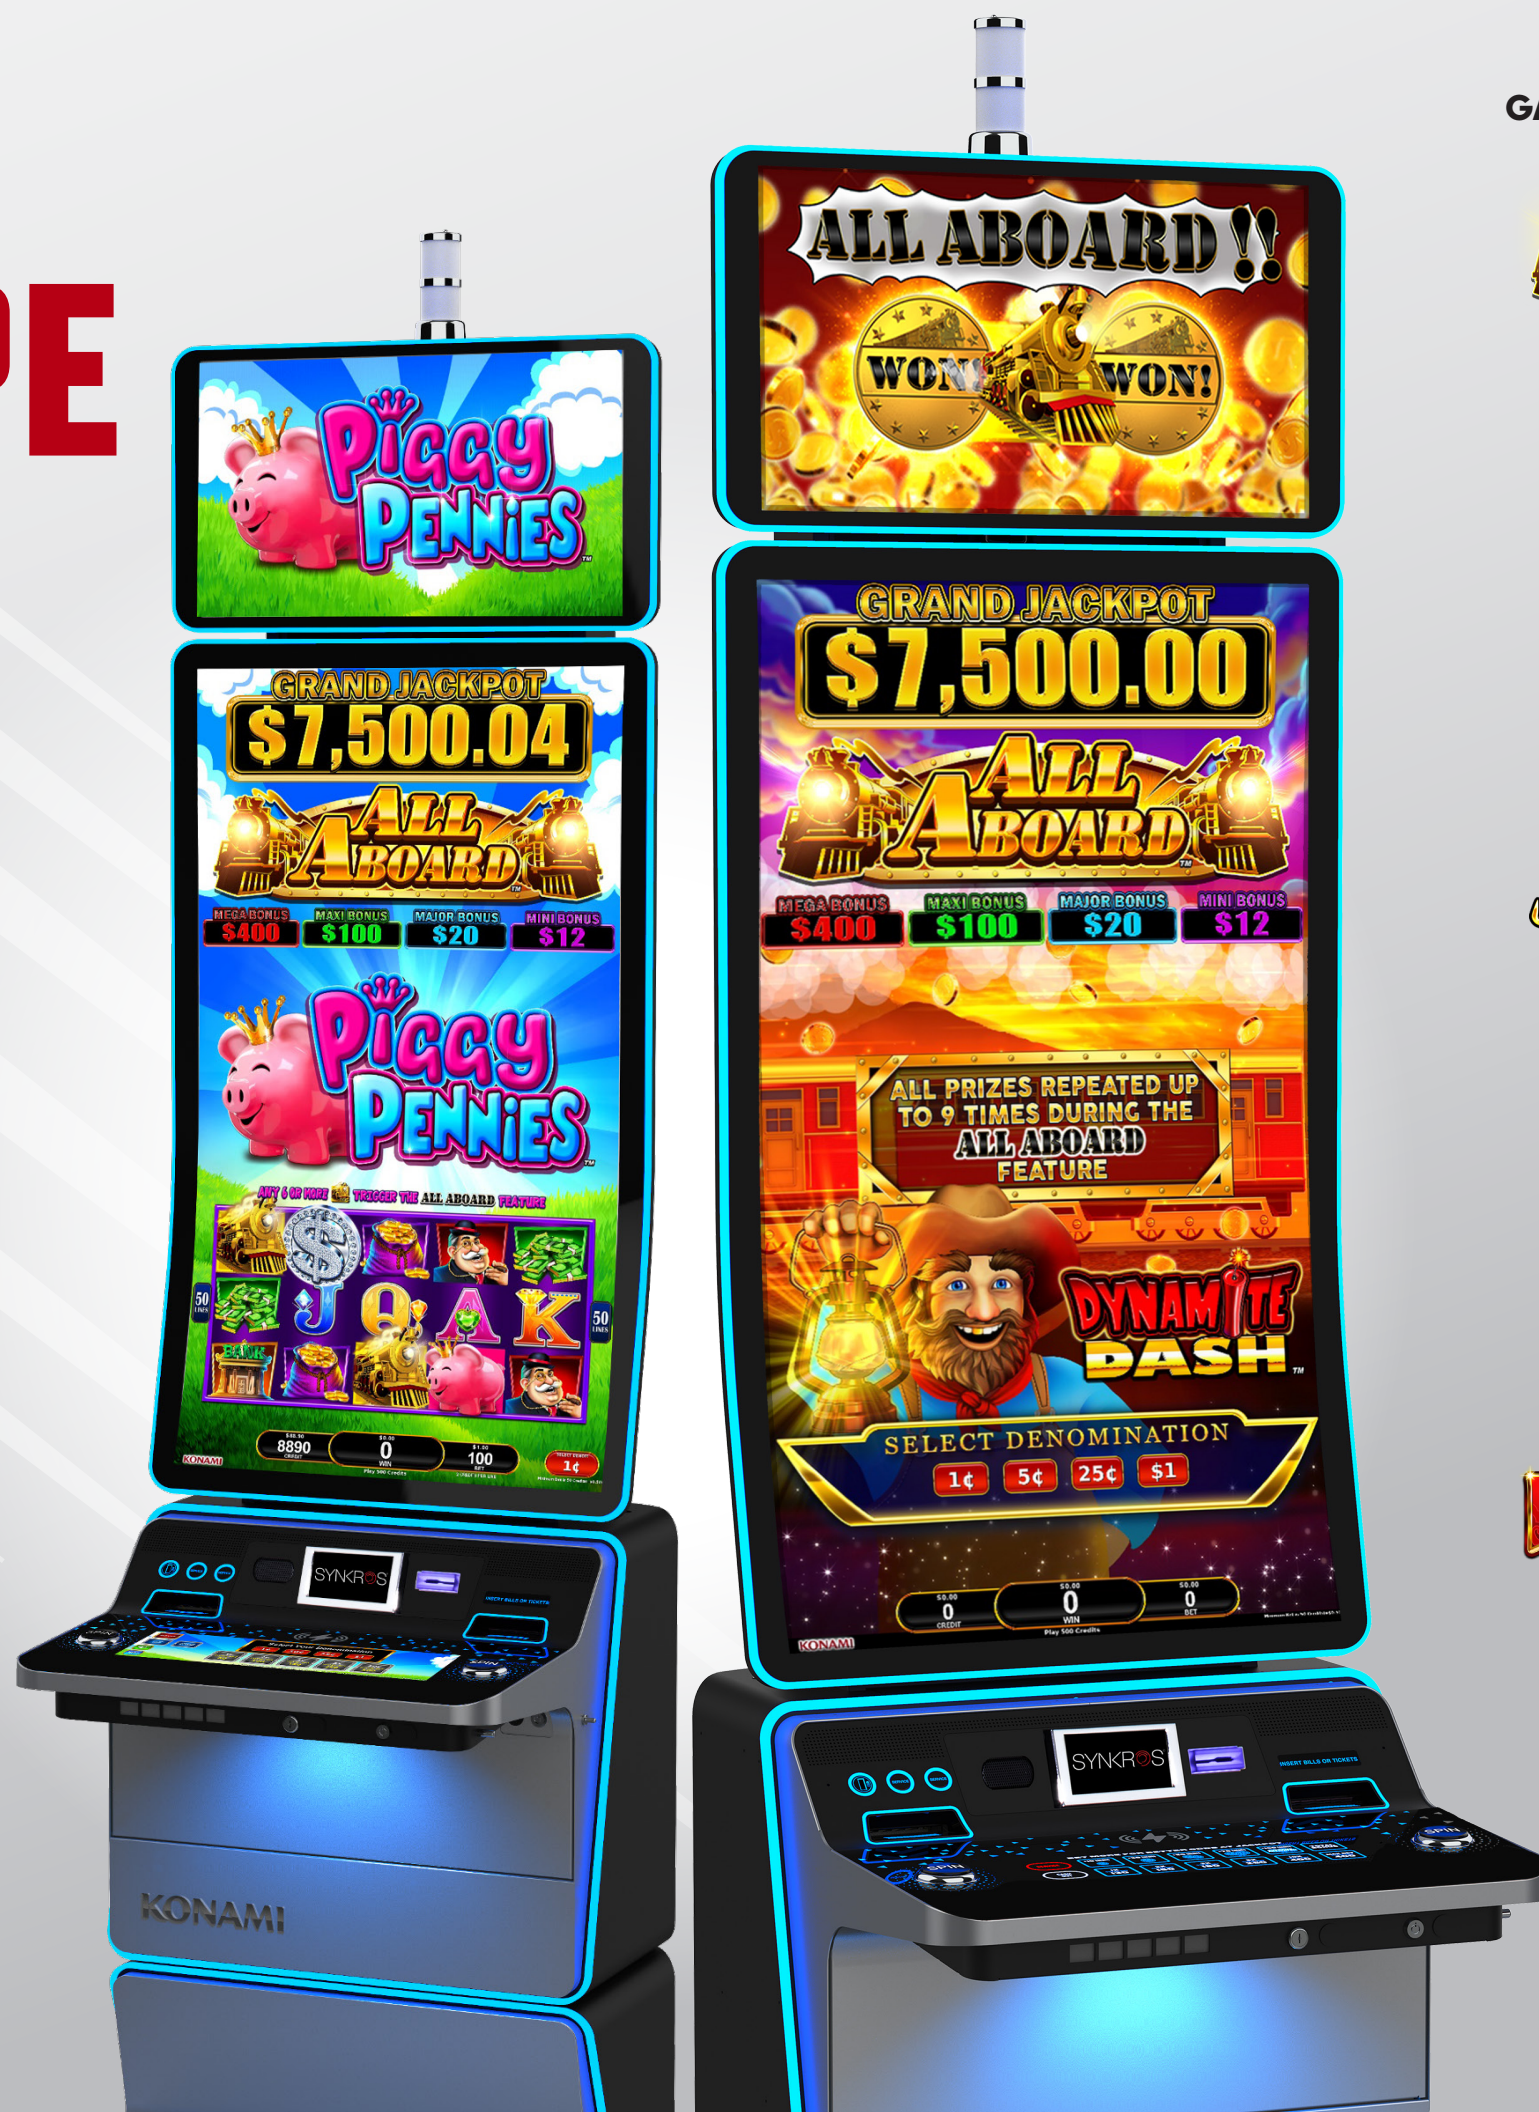

ELEGANCE TAKES SHAPE

Like its sibling, DIMENSION 49, DIMENSION 49J boasts that big, beautiful portrait screen—with one sleek difference. The J-curve display is a graceful invitation to draw the eye and maximize excitement.

Epic, cinematic titles sing in 4K UHD on these premium machines. Immersive sound soars. And popular play mechanics amplify anticipation.

DIMENSION 49J™

KEY FEATURES

- 4K UHD curved displays
- Custom merchandising options
- Game library highlighting premium linked progressive series to thrilling new licensed titles

GAME THEMES AVAILABLE