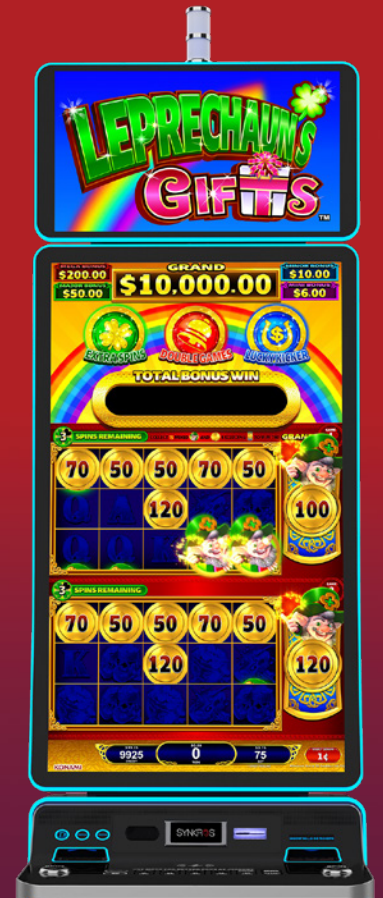

**DENOMS:**

MD, \$0.01, \$0.02, \$0.05,  
\$0.10, \$0.25, \$2

**PAR RANGE:**

88% - 96%

**FEATURES:**

Hold & Spin  
Double Games  
Extra Spins  
Extra Spot  
Combination Features

**Charms Full Link**  
**Leprechaun's Gifts™**

**DENOMS:**

MD, \$0.01, \$0.02, \$0.05,  
\$0.10, \$0.25, \$2

**PAR RANGE:**

88% - 96%

**FEATURES:**

Hold & Spin  
Double Games  
Extra Spins  
Extra Spot  
Combination Features

# GAME THEMES AVAILABLE

Crazy Stuffed Coins  
Toad™

**DENOMS:**

MD, \$0.01, \$0.02, \$0.05, \$0.10

**PAR RANGE:**

88% - 96%

**FEATURES:**

- Free Games
- Re-Spin Feature
- Expanding Reels