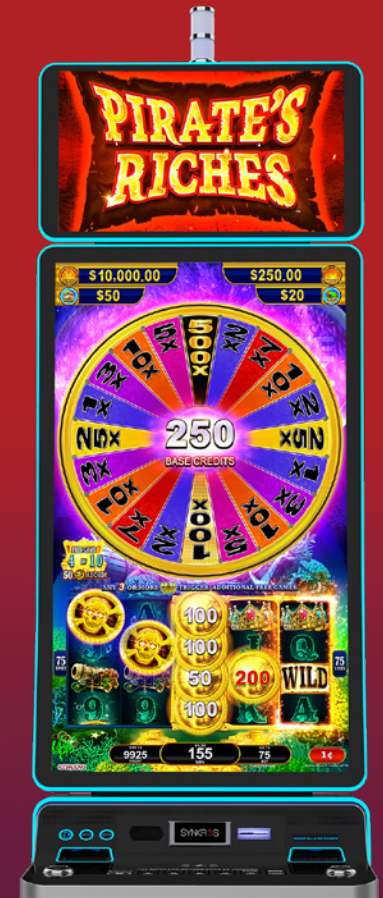

**DENOMS:**  
MD, \$0.01, \$0.02, \$0.05, \$0.10

**PAR RANGE:**  
88% - 96%

**FEATURES:**  
Free Games  
Re-Spin  
Double Re-spin  
Super Free Games

Ocean Spin  
Kingdom's Treasures™

**DENOMS:**  
MD, \$0.01, \$0.02, \$0.05, \$0.10

**PAR RANGE:**  
88% - 96%

**FEATURES:**  
Wheel Feature  
Stacked Multipliers  
Free Games

Ocean Spin  
Pirate's Riches™

**DENOMS:**  
MD, \$0.01, \$0.02, \$0.05, \$0.10

**PAR RANGE:**  
88% - 96%

**FEATURES:**  
Wheel Feature  
Stacked Multipliers  
Free Games