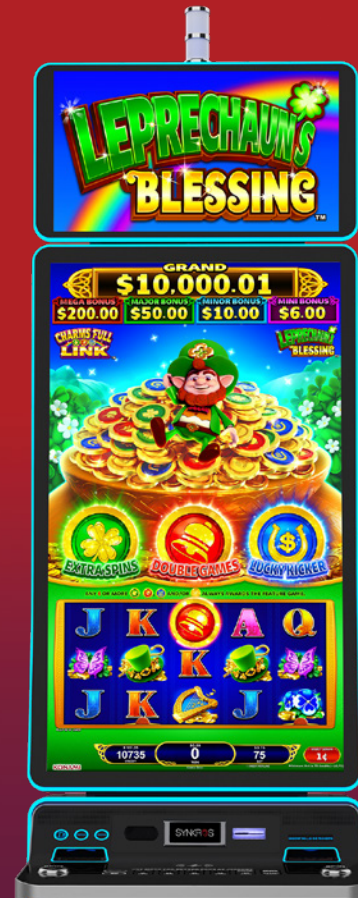

**Bull Blitz**  
**Roses & Riches™**

**DENOMS:**

MD, \$0.01, \$0.02, \$0.05,  
\$0.10, \$0.25, \$1

**PAR RANGE:**

88% - 96%

**FEATURES:**

Free Games  
Hold & Spin with Xtra Hits

**Charms Full Link**  
**Leprechaun's Blessing™**

**DENOMS:**

MD, \$0.01, \$0.02, \$0.05,  
\$0.10, \$0.25, \$2

**PAR RANGE:**

88% - 96%

**FEATURES:**

Hold & Spin  
Double Games  
Extra Spins  
Extra Spot  
Combination Features

**Charms Full Link**  
**Leprechaun's Gifts™**