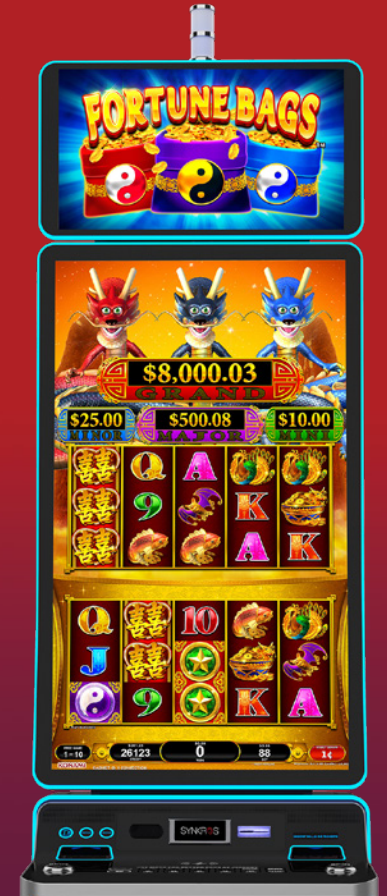

## KEY FEATURES

- Extra-large, digital button deck features progressive values, with Hide/Show Bingo button for the bingo card that defaults to Hide Bingo
- 75-inch 4K UHD portrait display with "C" curve
- Big, dual bash buttons
- Dual wireless charging pads
- USB port
- Handbag hook
- Multi-color lighting effects

**PAR RANGE:**  
88% - 96%

**FEATURES:**  
Free Games  
Wilds

**Dragon's Law  
Fortune Pots™**

**DENOMS:**  
MD, \$0.01, \$0.02, \$0.05, \$0.10

**PAR RANGE:**  
88% - 96%

**FEATURES:**  
Jackpot Feature  
Double Games  
Double Wilds  
Combination Features

**Dragon's Law  
Fortune Bags™**

**DENOMS:**  
MD, \$0.01, \$0.02, \$0.05, \$0.10

**PAR RANGE:**  
88% - 96%

**FEATURES:**  
Jackpot Feature  
Double Games  
Double Wilds  
Combination Features

# GAME THEMES AVAILABLE

All Aboard  
Charms of the Orient™

**DENOMS:**

MD, \$0.01, \$0.02, \$0.05,  
\$0.10, \$0.25, \$1

**PAR RANGE:**

90% - 96%

**FEATURES:**

Hold & Spin  
Free Games