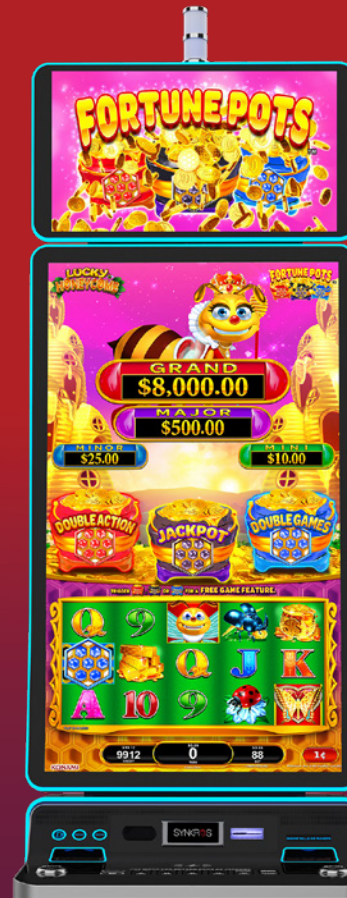

# GAME THEMES AVAILABLE

All Aboard  
Charms of the Orient™

**DENOMS:**

MD, \$0.01, \$0.02, \$0.05,  
\$0.10, \$0.25, \$1

**PAR RANGE:**

90% - 96%

**FEATURES:**

Hold & Spin  
Free Games

All Aboard  
Piggy Pennies™

**DENOMS:**

MD, \$0.01, \$0.02, \$0.05,  
\$0.10, \$0.25, \$1

**PAR RANGE:**

90% - 96%

**FEATURES:**

Hold & Spin  
Free Games

Lucky Honeycomb  
Fortune Pots™

**DENOMS:**

MD, \$0.01, \$0.02, \$0.05, \$0.10

**PAR RANGE:**

88% - 96%

**FEATURES:**

Jackpot Feature  
Double Games  
Double Wilds  
Combination Features

Lucky Honeycomb  
Fortune Bags™

**DENOMS:**