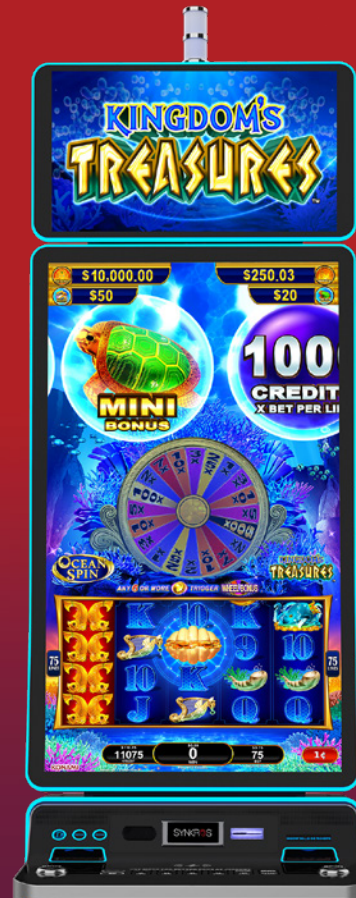

# GAME THEMES AVAILABLE

Unwooly Riches  
Spice™

**DENOMS:**  
MD, \$0.01, \$0.02, \$0.05, \$0.10

**PAR RANGE:**  
88% - 96%

**FEATURES:**  
Free Games  
Re-Spin  
Double Re-spin  
Super Free Games

Unwooly Riches  
Sugar™

**DENOMS:**  
MD, \$0.01, \$0.02, \$0.05, \$0.10

**PAR RANGE:**  
88% - 96%

**FEATURES:**  
Free Games  
Re-Spin  
Double Re-spin  
Super Free Games

Ocean Spin  
Kingdom's Treasures™

**DENOMS:**  
MD, \$0.01, \$0.02, \$0.05, \$0.10