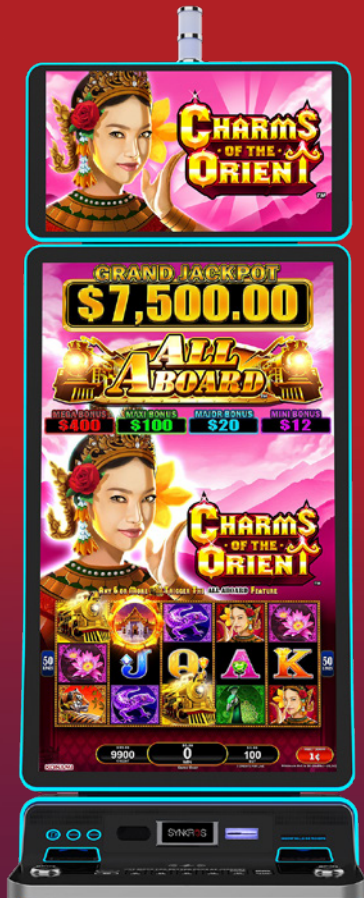

GAME THEMES AVAILABLE

All Aboard
Charms of the Orient™

DENOMS:

MD, $0.01, $0.02, $0.05,
$0.10, $0.25, $1

PAR RANGE:

90% - 96%

FEATURES:

Hold & Spin
Free Games