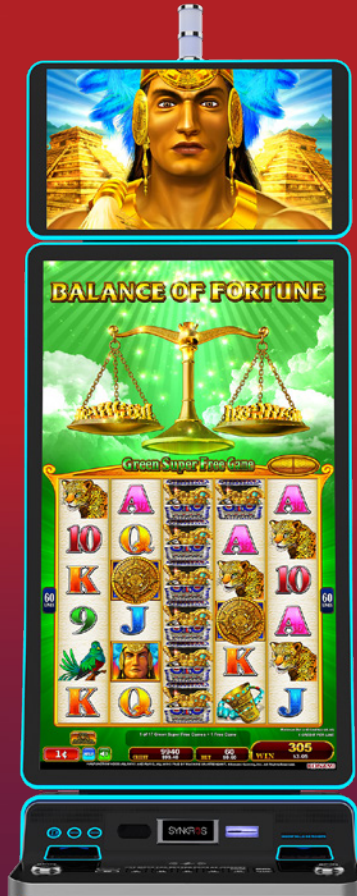

## KEY FEATURES

- Extra-large, digital button deck features progressive values, with Hide/Show Bingo button for the bingo card that defaults to Hide Bingo
- 75-inch 4K UHD portrait display with "C" curve
- Big, dual bash buttons
- Dual wireless charging pads
- USB port
- Handbag hook
- Multi-color lighting effects

# GAME THEMES AVAILABLE

**China Shores  
Great Stacks™**

**DENOMS:**  
MD, \$0.01, \$0.02, \$0.05

**PAR RANGE:**  
88% - 96%

**FEATURES:**  
Free Games  
Wilds

**Mayan Chief  
Great Stacks™**

**DENOMS:**  
MD, \$0.01, \$0.02, \$0.05

**PAR RANGE:**  
88% - 96%

**FEATURES:**  
Free Games  
Wilds

**Dragon's Law  
Fortune Pots™**

**DENOMS:**  
MD, \$0.01, \$0.02, \$0.05, \$0.10

**PAR RANGE:**  
88% - 96%

**FEATURES:**  
Jackpot Feature  
Double Games  
Double Wilds  
Combination Features

**Dragon's Law  
Fortune Bags™**

**DENOMS:**  
MD, \$0.01, \$0.02, \$0.05, \$0.10

**PAR RANGE:**  
88% - 96%

**FEATURES:**  
Jackpot Feature  
Double Games  
Double Wilds  
Combination Features