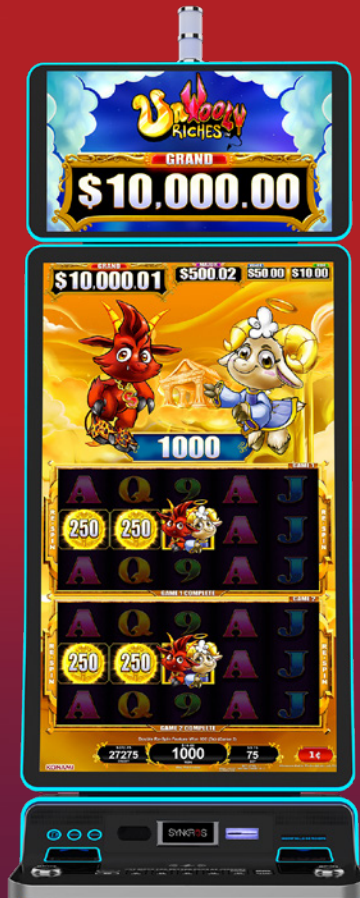

**DENOMS:**

MD, \$0.01, \$0.02, \$0.05, \$0.10

**PAR RANGE:**

88% - 96%

**FEATURES:**

Jackpot Feature  
Double Games  
Double Wilds  
Combination Features

Lucky Honeycomb  
Fortune Bags™

**DENOMS:**

MD, \$0.01, \$0.02, \$0.05, \$0.10

**PAR RANGE:**

88% - 96%

**FEATURES:**

Jackpot Feature  
Double Games  
Double Wilds  
Combination Features

# GAME THEMES AVAILABLE

Unwooly Riches  
Spice™

**DENOMS:**  
MD, \$0.01, \$0.02, \$0.05, \$0.10

**PAR RANGE:**  
88% - 96%

**FEATURES:**  
Free Games  
Re-Spin  
Double Re-spin  
Super Free Games

Unwooly Riches  
Sugar™

**DENOMS:**  
MD, \$0.01, \$0.02, \$0.05, \$0.10

**PAR RANGE:**  
88% - 96%

**FEATURES:**  
Free Games  
Re-Spin  
Double Re-spin  
Super Free Games

Ocean Spin  
Kingdom's Treasures™

**DENOMS:**  
MD, \$0.01, \$0.02, \$0.05, \$0.10