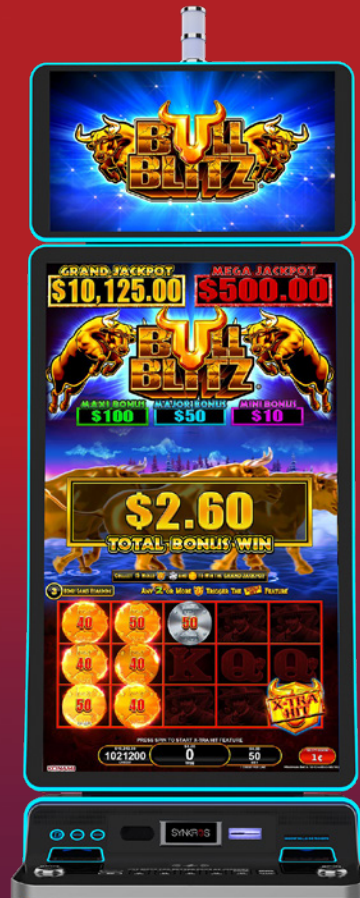

**PAR RANGE:**  
88% - 96%

**FEATURES:**  
Wheel Feature  
Stacked Multipliers  
Free Games

Ocean Spin  
Pirate's Riches™

**DENOMS:**  
MD, \$0.01, \$0.02, \$0.05, \$0.10

**PAR RANGE:**  
88% - 96%

**FEATURES:**  
Wheel Feature  
Stacked Multipliers  
Free Games

# GAME THEMES AVAILABLE

**Bull Blitz**  
**Fortunes of the Orient™**

**DENOMS:**

MD, \$0.01, \$0.02, \$0.05,  
\$0.10, \$0.25, \$1

**PAR RANGE:**

88% - 96%

**FEATURES:**

Free Games  
Hold & Spin with Xtra Hits

**Bull Blitz**  
**Roses & Riches™**

**DENOMS:**

MD, \$0.01, \$0.02, \$0.05,  
\$0.10, \$0.25, \$1

**PAR RANGE:**

88% - 96%

**FEATURES:**

Free Games  
Hold & Spin with Xtra Hits

**Charms Full Link**  
**Leprechaun's Blessing™**

**DENOMS:**

MD, \$0.01, \$0.02, \$0.05,  
\$0.10, \$0.25, \$2

**PAR RANGE:**

88% - 96%

**FEATURES:**

Hold & Spin  
Double Games  
Extra Spins  
Extra Spot  
Combination Features

**Charms Full Link**  
**Leprechaun's Gifts™**