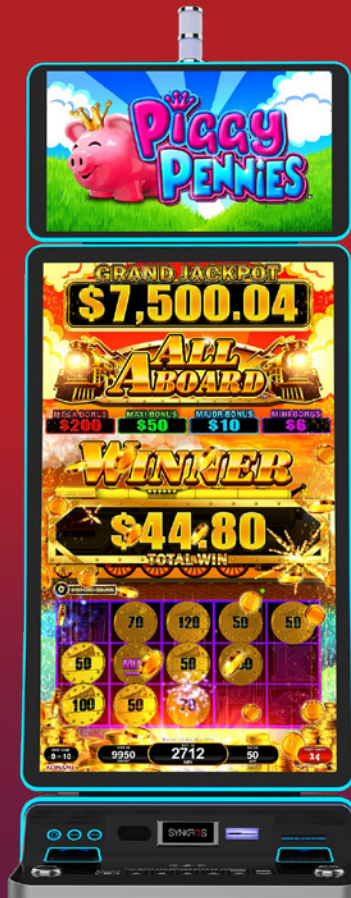

**Dragon's Law  
Fortune Bags™**

**DENOMS:**  
MD, \$0.01, \$0.02, \$0.05, \$0.10

**PAR RANGE:**  
88% - 96%

**FEATURES:**  
Jackpot Feature  
Double Games  
Double Wilds  
Combination Features

# GAME THEMES AVAILABLE

All Aboard  
Charms of the Orient™

**DENOMS:**

MD, \$0.01, \$0.02, \$0.05,  
\$0.10, \$0.25, \$1

**PAR RANGE:**

90% - 96%

**FEATURES:**

Hold & Spin  
Free Games

All Aboard  
Piggy Pennies™

**DENOMS:**

MD, \$0.01, \$0.02, \$0.05,  
\$0.10, \$0.25, \$1

**PAR RANGE:**

90% - 96%

**FEATURES:**

Hold & Spin  
Free Games

Lucky Honeycomb  
Fortune Pots™

**DENOMS:**

MD, \$0.01, \$0.02, \$0.05, \$0.10

**PAR RANGE:**

88% - 96%

**FEATURES:**

Jackpot Feature  
Double Games  
Double Wilds  
Combination Features

Lucky Honeycomb  
Fortune Bags™

**DENOMS:**