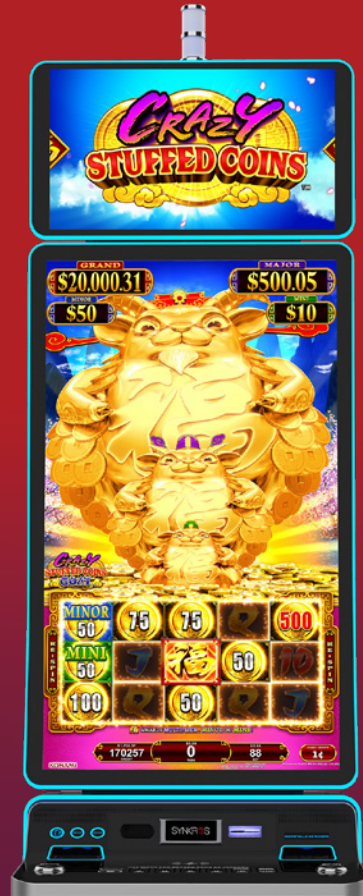

**DENOMS:**

MD, \$0.01, \$0.02, \$0.05,  
\$0.10, \$0.25, \$2

**PAR RANGE:**

88% - 96%

**FEATURES:**

Hold & Spin  
Double Games  
Extra Spins  
Extra Spot  
Combination Features

# GAME THEMES AVAILABLE

Crazy Stuffed Coins  
Toad™

**DENOMS:**

MD, \$0.01, \$0.02, \$0.05, \$0.10

**PAR RANGE:**

88% - 96%

**FEATURES:**

- Free Games
- Re-Spin Feature
- Expanding Reels

Crazy Stuffed Coins  
Goat™

**DENOMS:**

MD, \$0.01, \$0.02, \$0.05, \$0.10

**PAR RANGE:**

88% - 96%

**FEATURES:**

- Free Games
- Re-Spin Feature
- Expanding Reels