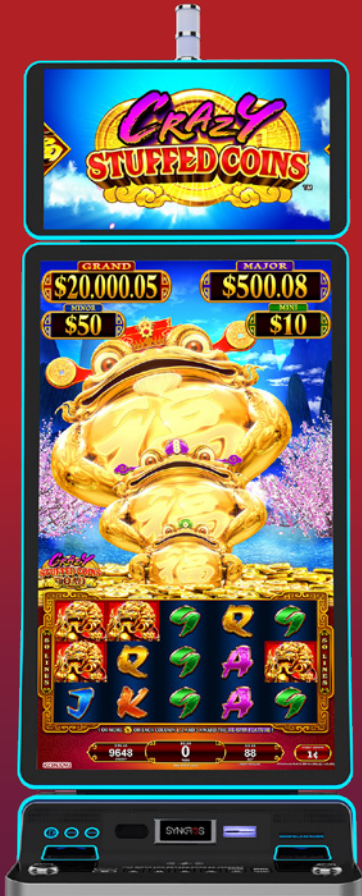

**DENOMS:**

MD, \$0.01, \$0.02, \$0.05,  
\$0.10, \$0.25, \$2

**PAR RANGE:**

88% - 96%

**FEATURES:**

Hold & Spin  
Double Games  
Extra Spins  
Extra Spot  
Combination Features

**Charms Full Link**  
**Leprechaun's Gifts™**

**DENOMS:**

MD, \$0.01, \$0.02, \$0.05,  
\$0.10, \$0.25, \$2

**PAR RANGE:**

88% - 96%

**FEATURES:**

Hold & Spin  
Double Games  
Extra Spins  
Extra Spot  
Combination Features

# GAME THEMES AVAILABLE

Crazy Stuffed Coins  
Toad™

**DENOMS:**

MD, \$0.01, \$0.02, \$0.05, \$0.10

**PAR RANGE:**

88% - 96%

**FEATURES:**

- Free Games
- Re-Spin Feature
- Expanding Reels

Crazy Stuffed Coins  
Goat™

**DENOMS:**

MD, \$0.01, \$0.02, \$0.05, \$0.10

**PAR RANGE:**

88% - 96%

**FEATURES:**

- Free Games
- Re-Spin Feature
- Expanding Reels