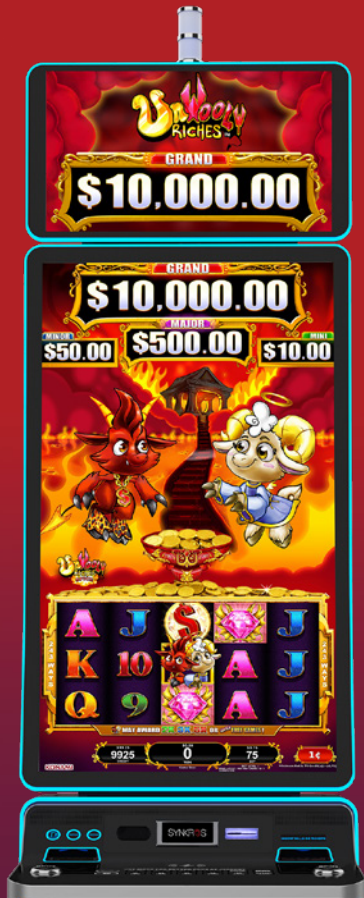

All Aboard  
Piggy Pennies™

**DENOMS:**

MD, \$0.01, \$0.02, \$0.05,  
\$0.10, \$0.25, \$1

**PAR RANGE:**

90% - 96%

**FEATURES:**

Hold & Spin  
Free Games

Lucky Honeycomb  
Fortune Pots™

**DENOMS:**

MD, \$0.01, \$0.02, \$0.05, \$0.10

**PAR RANGE:**

88% - 96%

**FEATURES:**

Jackpot Feature  
Double Games  
Double Wilds  
Combination Features

Lucky Honeycomb  
Fortune Bags™

**DENOMS:**

MD, \$0.01, \$0.02, \$0.05, \$0.10

**PAR RANGE:**

88% - 96%

**FEATURES:**

Jackpot Feature  
Double Games  
Double Wilds  
Combination Features

# GAME THEMES AVAILABLE

Unwooly Riches  
Spice™

**DENOMS:**  
MD, \$0.01, \$0.02, \$0.05, \$0.10

**PAR RANGE:**  
88% - 96%

**FEATURES:**  
Free Games  
Re-Spin  
Double Re-spin  
Super Free Games

Unwooly Riches  
Sugar™