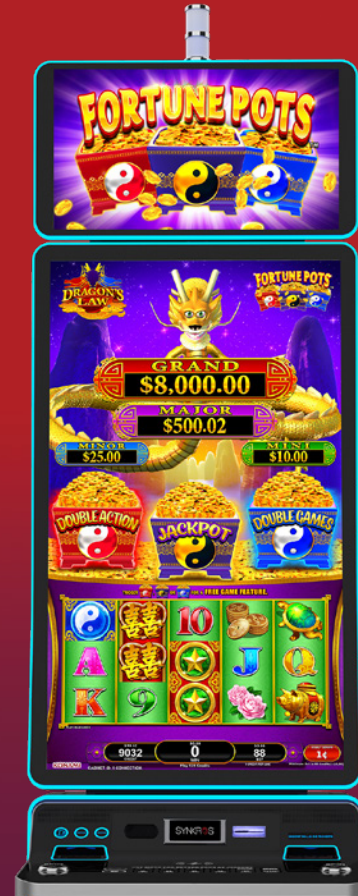

## KEY FEATURES

- Extra-large, digital button deck features progressive values, with Hide/Show Bingo button for the bingo card that defaults to Hide Bingo
- 75-inch 4K UHD portrait display with "C" curve
- Big, dual bash buttons
- Dual wireless charging pads
- USB port
- Handbag hook
- Multi-color lighting effects

# GAME THEMES AVAILABLE

**China Shores  
Great Stacks™**

**DENOMS:**  
MD, \$0.01, \$0.02, \$0.05

**PAR RANGE:**  
88% - 96%

**FEATURES:**  
Free Games  
Wilds

**Mayan Chief  
Great Stacks™**

**DENOMS:**  
MD, \$0.01, \$0.02, \$0.05

**PAR RANGE:**  
88% - 96%

**FEATURES:**  
Free Games  
Wilds

**Dragon's Law  
Fortune Pots™**

**DENOMS:**  
MD, \$0.01, \$0.02, \$0.05, \$0.10

**PAR RANGE:**  
88% - 96%

**FEATURES:**  
Jackpot Feature  
Double Games  
Double Wilds  
Combination Features

**Dragon's Law  
Fortune Bags™**

**DENOMS:**  
MD, \$0.01, \$0.02, \$0.05, \$0.10

**PAR RANGE:**  
88% - 96%

**FEATURES:**  
Jackpot Feature  
Double Games  
Double Wilds  
Combination Features