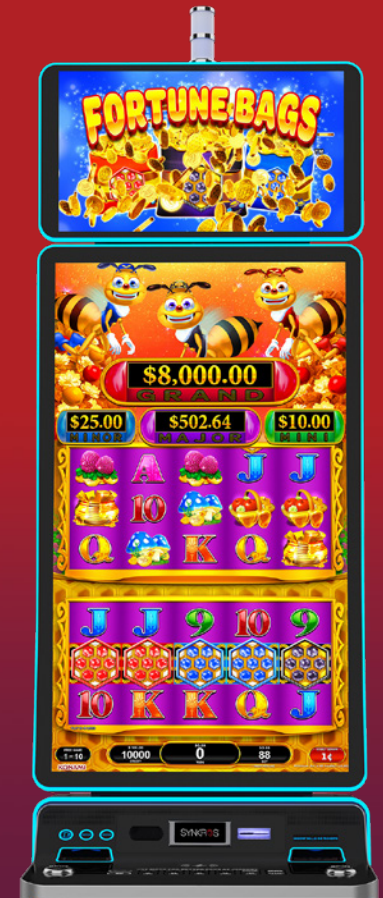

All Aboard  
Piggy Pennies™

**DENOMS:**

MD, \$0.01, \$0.02, \$0.05,  
\$0.10, \$0.25, \$1

**PAR RANGE:**

90% - 96%

**FEATURES:**

Hold & Spin  
Free Games

Lucky Honeycomb  
Fortune Pots™

**DENOMS:**

MD, \$0.01, \$0.02, \$0.05, \$0.10

**PAR RANGE:**

88% - 96%

**FEATURES:**

Jackpot Feature  
Double Games  
Double Wilds  
Combination Features

Lucky Honeycomb  
Fortune Bags™

**DENOMS:**

MD, \$0.01, \$0.02, \$0.05, \$0.10

**PAR RANGE:**

88% - 96%

**FEATURES:**

Jackpot Feature  
Double Games  
Double Wilds  
Combination Features