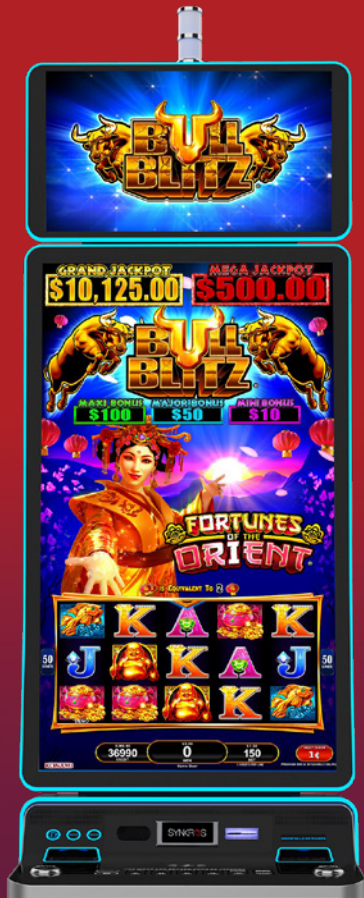

**PAR RANGE:**  
88% - 96%

**FEATURES:**  
Wheel Feature  
Stacked Multipliers  
Free Games

Ocean Spin  
Pirate's Riches™

**DENOMS:**  
MD, \$0.01, \$0.02, \$0.05, \$0.10

**PAR RANGE:**  
88% - 96%

**FEATURES:**  
Wheel Feature  
Stacked Multipliers  
Free Games

# GAME THEMES AVAILABLE

**Bull Blitz**  
**Fortunes of the Orient™**

**DENOMS:**

MD, \$0.01, \$0.02, \$0.05,  
\$0.10, \$0.25, \$1

**PAR RANGE:**

88% - 96%

**FEATURES:**

Free Games  
Hold & Spin with Xtra Hits