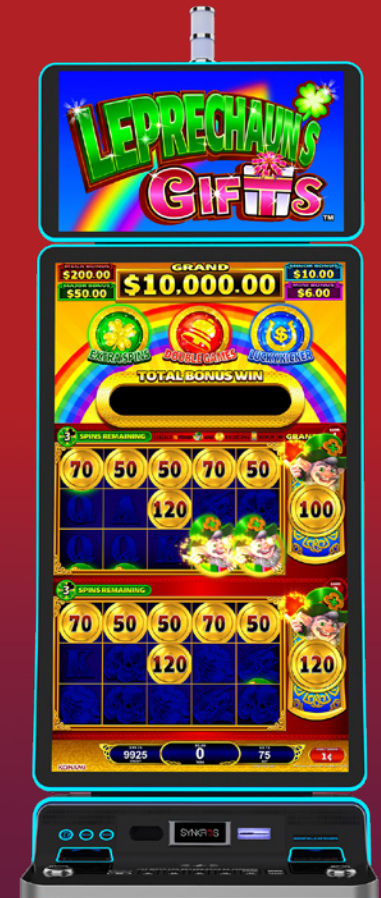

Unwooly Riches Sugar™

DENOMS:
MD, \$0.01, \$0.02, \$0.05, \$0.10

PAR RANGE:
88% - 96%

FEATURES:
Free Games
Re-Spin
Double Re-spin
Super Free Games

Ocean Spin Kingdom's Treasures™

DENOMS:
MD, \$0.01, \$0.02, \$0.05, \$0.10

PAR RANGE:
88% - 96%

FEATURES:
Wheel Feature
Stacked Multipliers
Free Games

Ocean Spin Pirate's Riches™

DENOMS:
MD, \$0.01, \$0.02, \$0.05, \$0.10

PAR RANGE:
88% - 96%

FEATURES:
Wheel Feature
Stacked Multipliers
Free Games

GAME THEMES AVAILABLE

Bull Blitz
Fortunes of the Orient™

DENOMS:
MD, \$0.01, \$0.02, \$0.05,
\$0.10, \$0.25, \$1

PAR RANGE:
88% - 96%

FEATURES:
Free Games
Hold & Spin with Xtra Hits

Bull Blitz
Roses & Riches™

PAR RANGE:
88% - 96%

FEATURES:
Hold & Spin
Double Games
Extra Spins
Extra Spot
Combination Features

Charms Full Link
Leprechaun's Gifts™

DENOMS:
MD, \$0.01, \$0.02, \$0.05,
\$0.10, \$0.25, \$2

PAR RANGE:
88% - 96%