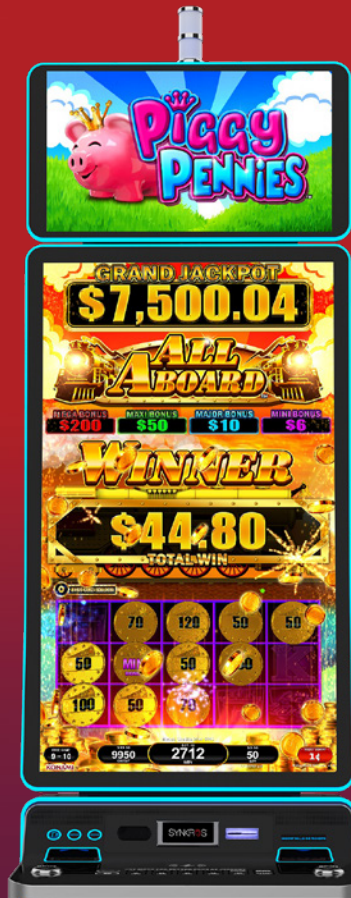

FEATURES:
Free Games
Wilds

**Dragon's Law
Fortune Pots™**

DENOMS:
MD, \$0.01, \$0.02, \$0.05, \$0.10

PAR RANGE:
88% - 96%

FEATURES:
Jackpot Feature
Double Games
Double Wilds
Combination Features

**Dragon's Law
Fortune Bags™**

DENOMS:
MD, \$0.01, \$0.02, \$0.05, \$0.10

PAR RANGE:
88% - 96%

FEATURES:
Jackpot Feature
Double Games
Double Wilds
Combination Features

GAME THEMES AVAILABLE

All Aboard
Charms of the Orient™

DENOMS:
MD, \$0.01, \$0.02, \$0.05,
\$0.10, \$0.25, \$1

PAR RANGE:
90% - 96%

FEATURES:
Hold & SoIn
Free Games

All Aboard
Piggy Pennies™

DENOMS:
MD, \$0.01, \$0.02, \$0.05,
\$0.10, \$0.25, \$1

PAR RANGE:
90% - 96%

FEATURES:
Hold & Spin
Free Games

Lucky Honeycomb
Fortune Pots™

DENOMS:
MD, \$0.01, \$0.02, \$0.05, \$0.10

PAR RANGE:
88% - 96%

FEATURES:
Jackpot Feature
Double Games
Double Wilds
Combination Features

Lucky Honeycomb
Fortune Bags™

DENOMS:
MD, \$0.01, \$0.02, \$0.05, \$0.10