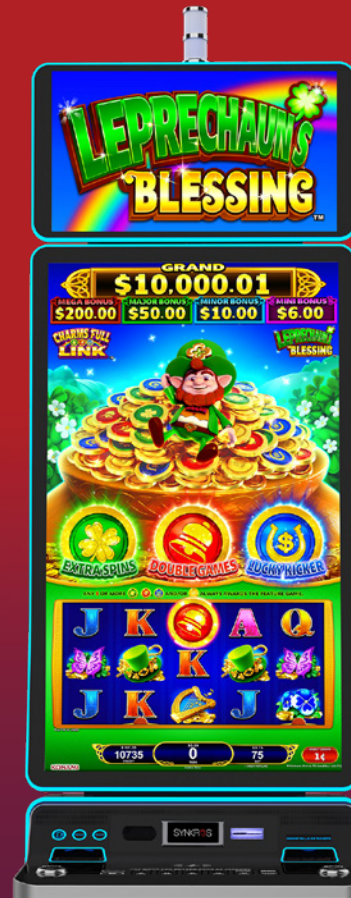

PAR RANGE:
88% - 96%

FEATURES:
Wheel Feature
Stacked Multipliers
Free Games

Ocean Spin Pirate's Riches™

DENOMS:
MD, \$0.01, \$0.02, \$0.05, \$0.10

PAR RANGE:
88% - 96%

FEATURES:
Wheel Feature
Stacked Multipliers
Free Games

GAME THEMES AVAILABLE

Bull Blitz
Fortunes of the Orient™

DENOMS:
MD, \$0.01, \$0.02, \$0.05,
\$0.10, \$0.25, \$1

PAR RANGE:
88% - 96%

FEATURES:
Free Games
Hold & Spin with Xtra Hits

Bull Blitz
Roses & Riches™

PAR RANGE:
88% - 96%

FEATURES:
Hold & Spin
Double Games
Extra Spins
Extra Spot
Combination Features

Charms Full Link
Leprechaun's Gifts™

DENOMS:
MD, \$0.01, \$0.02, \$0.05,
\$0.10, \$0.25, \$2

PAR RANGE:
88% - 96%