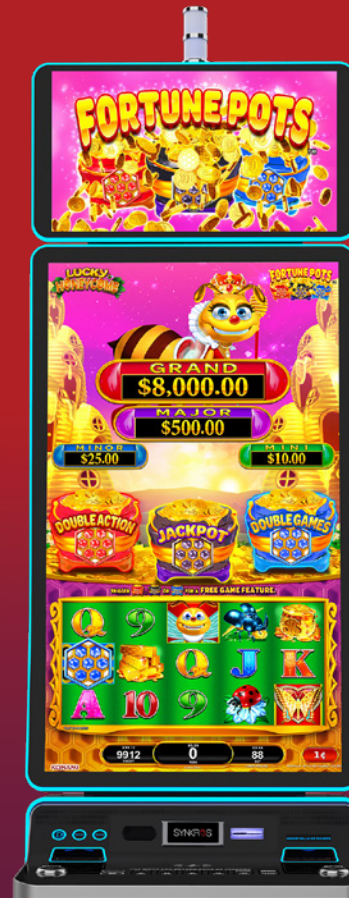

DENOMS:
MD, \$0.01, \$0.02, \$0.05, \$0.10

PAR RANGE:
88% - 96%

FEATURES:
Jackpot Feature
Double Games
Double Wilds
Combination Features

GAME THEMES AVAILABLE

All Aboard
Charms of the Orient™

DENOMS:
MD, \$0.01, \$0.02, \$0.05,
\$0.10, \$0.25, \$1

PAR RANGE:
90% - 96%

FEATURES:
Hold & SoIn
Free Games

All Aboard
Piggy Pennies™

DENOMS:
MD, \$0.01, \$0.02, \$0.05,
\$0.10, \$0.25, \$1

PAR RANGE:
90% - 96%

FEATURES:
Hold & Spin
Free Games

Lucky Honeycomb
Fortune Pots™

DENOMS:
MD, \$0.01, \$0.02, \$0.05, \$0.10

PAR RANGE:
88% - 96%

FEATURES:
Jackpot Feature
Double Games
Double Wilds
Combination Features

Lucky Honeycomb
Fortune Bags™

DENOMS:
MD, \$0.01, \$0.02, \$0.05, \$0.10