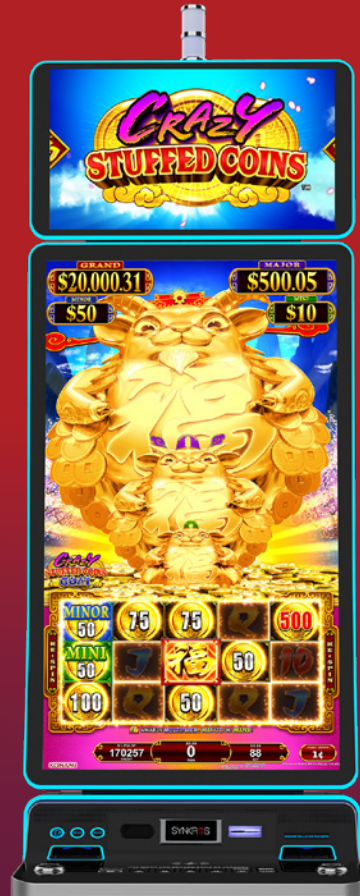

PAR RANGE:
88% - 96%

FEATURES:
Hold & Spin
Double Games
Extra Spins
Extra Spot
Combination Features

Charms Full Link
Leprechaun's Gifts™

DENOMS:
MD, \$0.01, \$0.02, \$0.05,
\$0.10, \$0.25, \$2

PAR RANGE:
88% - 96%

FEATURES:
Hold & Spin
Double Games
Extra Spins
Extra Spot
Combination Features

GAME THEMES AVAILABLE

Crazy Stuffed Coins
Toad™

DENOMS:

MD, \$0.01, \$0.02, \$0.05, \$0.10

PAR RANGE:

88% - 96%

FEATURES:

Free Games
Re-Spin Feature
Expanding Reels

Crazy Stuffed Coins
Goat™

DENOMS:

MD, \$0.01, \$0.02, \$0.05, \$0.10

PAR RANGE:

88% - 96%

FEATURES:

Free Games
Re-Spin Feature
Expanding Reels