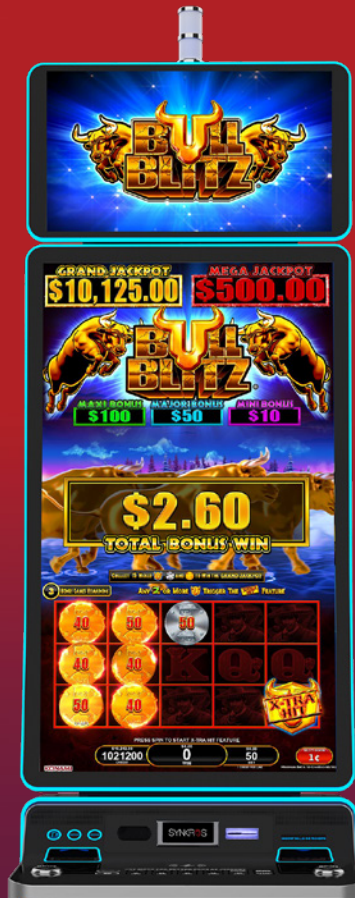

Unwooly Riches Sugar™

DENOMS:
MD, \$0.01, \$0.02, \$0.05, \$0.10

PAR RANGE:
88% - 96%

FEATURES:
Free Games
Re-Spin
Double Re-spin
Super Free Games

Ocean Spin Kingdom's Treasures™

DENOMS:
MD, \$0.01, \$0.02, \$0.05, \$0.10

PAR RANGE:
88% - 96%

FEATURES:
Wheel Feature
Stacked Multipliers
Free Games

Ocean Spin Pirate's Riches™

DENOMS:
MD, \$0.01, \$0.02, \$0.05, \$0.10

PAR RANGE:
88% - 96%

FEATURES:
Wheel Feature
Stacked Multipliers
Free Games

GAME THEMES AVAILABLE

Bull Blitz
Fortunes of the Orient™

DENOMS:
MD, \$0.01, \$0.02, \$0.05,
\$0.10, \$0.25, \$1

PAR RANGE:
88% - 96%

FEATURES:
Free Games
Hold & Spin with Xtra Hits

Bull Blitz
Roses & Riches™

PAR RANGE:
88% - 96%

FEATURES:
Hold & Spin
Double Games
Extra Spins
Extra Spot
Combination Features

Charms Full Link
Leprechaun's Gifts™

DENOMS:
MD, \$0.01, \$0.02, \$0.05,
\$0.10, \$0.25, \$2

PAR RANGE:
88% - 96%