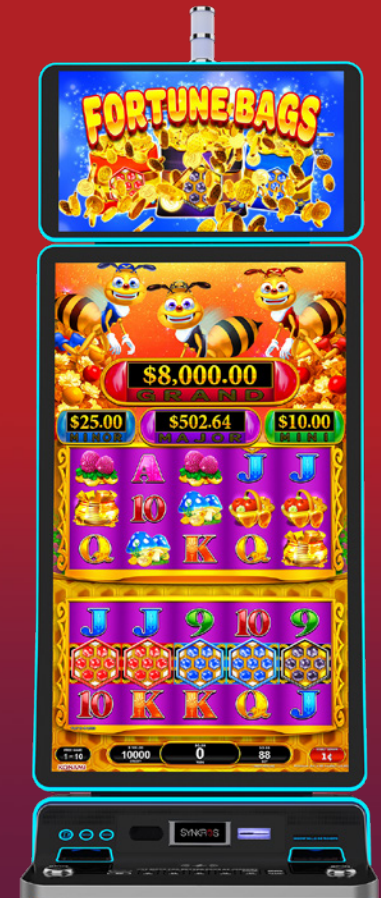

PAR RANGE:
90% - 96%

FEATURES:
Hold & SoIn
Free Games

All Aboard
Piggy Pennies™

DENOMS:
MD, \$0.01, \$0.02, \$0.05,
\$0.10, \$0.25, \$1

PAR RANGE:
90% - 96%

FEATURES:
Hold & Spin
Free Games

Lucky Honeycomb
Fortune Pots™

DENOMS:
MD, \$0.01, \$0.02, \$0.05, \$0.10

PAR RANGE:
88% - 96%

FEATURES:
Jackpot Feature
Double Games
Double Wilds
Combination Features

Lucky Honeycomb
Fortune Bags™

DENOMS:
MD, \$0.01, \$0.02, \$0.05, \$0.10