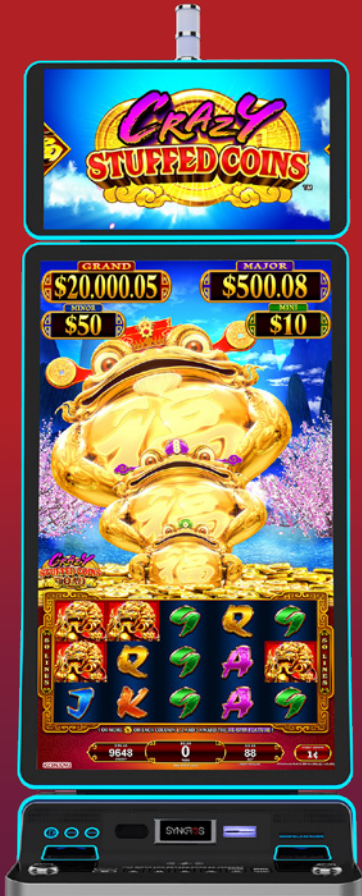

DENOMS:
MD, \$0.01, \$0.02, \$0.05,
\$0.10, \$0.25, \$1

PAR RANGE:
88% - 96%

FEATURES:
Free Games
Hold & Spin with Xtra Hits

Charms Full Link
Leprechaun's Blessing™

DENOMS:
MD, \$0.01, \$0.02, \$0.05,
\$0.10, \$0.25, \$2

PAR RANGE:
88% - 96%

FEATURES:
Hold & Spin
Double Games
Extra Spins
Extra Spot
Combination Features

Charms Full Link
Leprechaun's Gifts™

DENOMS:
MD, \$0.01, \$0.02, \$0.05,
\$0.10, \$0.25, \$2

PAR RANGE:
88% - 96%

FEATURES:
Hold & Spin
Double Games
Extra Spins
Extra Spot
Combination Features

GAME THEMES AVAILABLE

Crazy Stuffed Coins
Toad™

DENOMS:

MD, \$0.01, \$0.02, \$0.05, \$0.10

PAR RANGE:

88% - 96%

FEATURES: