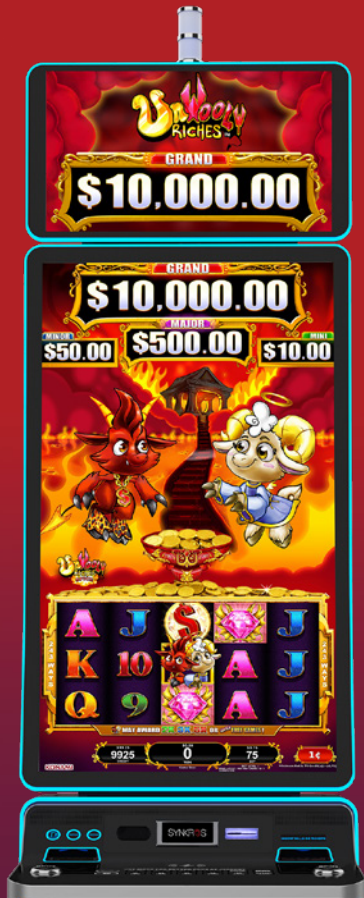

GAME THEMES AVAILABLE

Unwooly Riches Spice™

DENOMS:
MD, $0.01, $0.02, $0.05, $0.10

PAR RANGE:
88% - 96%

FEATURES:
Free Games
Re-Spin
Double Re-spin
Super Free Games

Unwooly Riches Sugar™

DENOMS:
MD, $0.01, $0.02, $0.05, $0.10

PAR RANGE:
88% - 96%

FEATURES:
Free Games
Re-Spin
Double Re-spin
Super Free Games

Ocean Spin Kingdom's Treasures™

DENOMS:
MD, $0.01, $0.02, $0.05, $0.10

PAR RANGE:
88% - 96%

FEATURES:
Wheel Feature
Stacked Multipliers
Free Games

Ocean Spin Pirate's Riches™

DENOMS:
MD, $0.01, $0.02, $0.05, $0.10

PAR RANGE:
88% - 96%

FEATURES:
Wheel Feature
Stacked Multipliers
Free Games