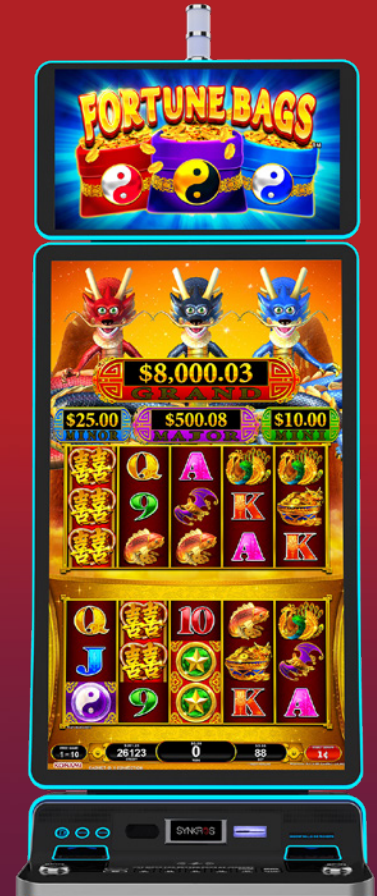

KEY FEATURES

- Extra-large, digital button deck features progressive values, with Hide/Show Bingo button for the bingo card that defaults to Hide Bingo
- 75-inch 4K UHD portrait display with "C" curve
- Big, dual bash buttons
- Dual wireless charging pads
- USB port
- Handbag hook
- Multi-color lighting effects

FEATURES:
Free Games
Wilds

**Dragon's Law
Fortune Pots™**

DENOMS:
MD, \$0.01, \$0.02, \$0.05, \$0.10

PAR RANGE:
88% - 96%

FEATURES:
Jackpot Feature
Double Games
Double Wilds
Combination Features

**Dragon's Law
Fortune Bags™**

DENOMS:
MD, \$0.01, \$0.02, \$0.05, \$0.10

PAR RANGE:
88% - 96%

FEATURES:
Jackpot Feature
Double Games
Double Wilds
Combination Features

GAME THEMES AVAILABLE

All Aboard
Charms of the Orient™

DENOMS:
MD, \$0.01, \$0.02, \$0.05,
\$0.10, \$0.25, \$1

PAR RANGE:
90% - 96%

FEATURES:
Hold & SoIn
Free Games

All Aboard
Piggy Pennies™

DENOMS:
MD, \$0.01, \$0.02, \$0.05,
\$0.10, \$0.25, \$1

PAR RANGE:
90% - 96%

FEATURES:
Hold & Spin
Free Games

Lucky Honeycomb
Fortune Pots™