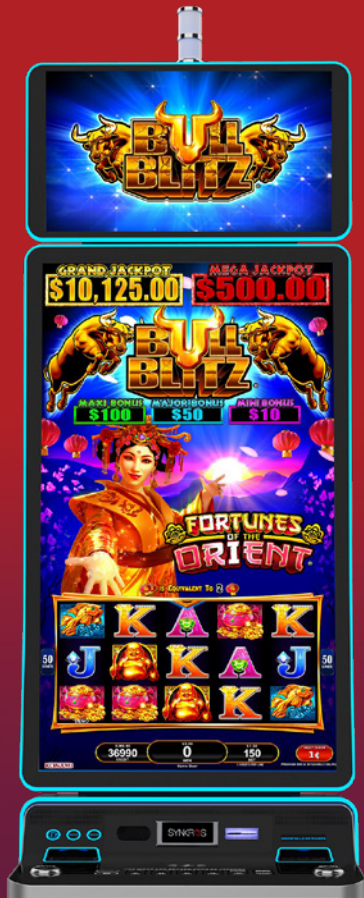

Unwooly Riches Sugar™

DENOMS:
MD, \$0.01, \$0.02, \$0.05, \$0.10

PAR RANGE:
88% - 96%

FEATURES:
Free Games
Re-Spin
Double Re-spin
Super Free Games

Ocean Spin Kingdom's Treasures™

DENOMS:
MD, \$0.01, \$0.02, \$0.05, \$0.10

PAR RANGE:
88% - 96%

FEATURES:
Wheel Feature
Stacked Multipliers
Free Games

Ocean Spin Pirate's Riches™

DENOMS:
MD, \$0.01, \$0.02, \$0.05, \$0.10

PAR RANGE:
88% - 96%

FEATURES:
Wheel Feature
Stacked Multipliers
Free Games

GAME THEMES AVAILABLE

Bull Blitz
Fortunes of the Orient™

DENOMS:
MD, \$0.01, \$0.02, \$0.05,
\$0.10, \$0.25, \$1

PAR RANGE:
88% - 96%

FEATURES:
Free Games
Hold & Spin with Xtra Hits

Bull Blitz
Roses & Riches™

PAR RANGE:
88% - 96%

FEATURES:
Hold & Spin
Double Games
Extra Spins
Extra Spot
Combination Features

Charms Full Link
Leprechaun's Gifts™

DENOMS:
MD, \$0.01, \$0.02, \$0.05,
\$0.10, \$0.25, \$2

PAR RANGE:
88% - 96%