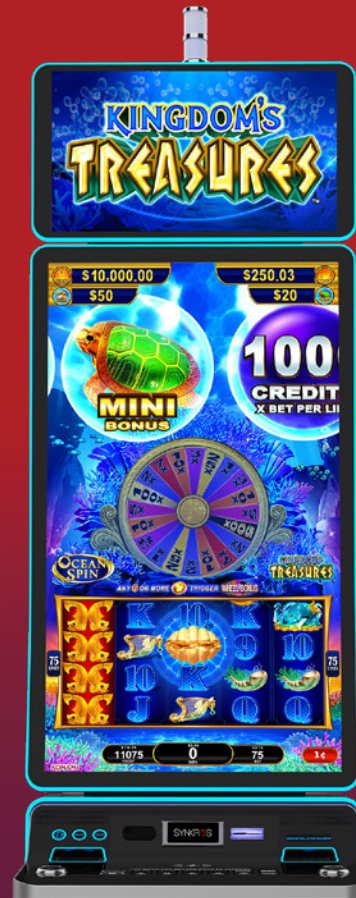

GAME THEMES AVAILABLE

Unwooly Riches Spice™

DENOMS:
MD, $0.01, $0.02, $0.05, $0.10

PAR RANGE:
88% - 96%

FEATURES:
Free Games
Re-Spin
Double Re-spin
Super Free Games

Unwooly Riches Sugar™

DENOMS:
MD, $0.01, $0.02, $0.05, $0.10

PAR RANGE:
88% - 96%

FEATURES:
Free Games
Re-Spin
Double Re-spin
Super Free Games

Ocean Spin Kingdom's Treasures™

DENOMS:
MD, $0.01, $0.02, $0.05, $0.10

PAR RANGE:
88% - 96%

FEATURES:
Wheel Feature
Stacked Multipliers
Free Games

Ocean Spin Pirate's Riches™

DENOMS:
MD, $0.01, $0.02, $0.05, $0.10

PAR RANGE:
88% - 96%

FEATURES:
Wheel Feature
Stacked Multipliers
Free Games