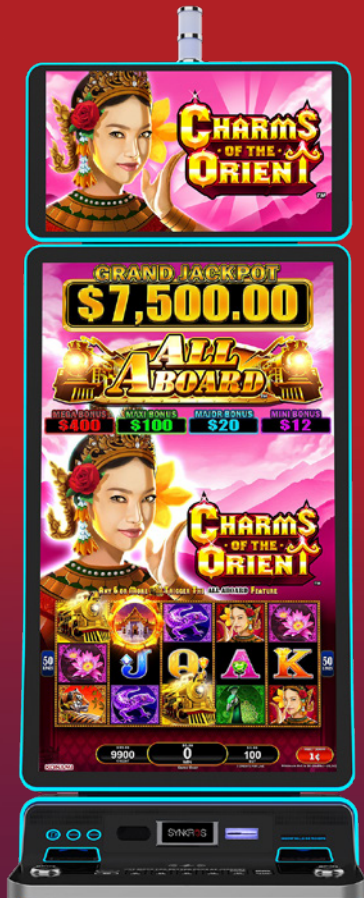

FEATURES:
Free Games
Wilds

**Dragon's Law
Fortune Pots™**

DENOMS:
MD, \$0.01, \$0.02, \$0.05, \$0.10

PAR RANGE:
88% - 96%

FEATURES:
Jackpot Feature
Double Games
Double Wilds
Combination Features

**Dragon's Law
Fortune Bags™**

DENOMS:
MD, \$0.01, \$0.02, \$0.05, \$0.10

PAR RANGE:
88% - 96%

FEATURES:
Jackpot Feature
Double Games
Double Wilds
Combination Features

GAME THEMES AVAILABLE

All Aboard
Charms of the Orient™

DENOMS:
MD, \$0.01, \$0.02, \$0.05,
\$0.10, \$0.25, \$1

PAR RANGE:
90% - 96%

FEATURES:
Hold & SoIn
Free Games

All Aboard
Piggy Pennies™

DENOMS:
MD, \$0.01, \$0.02, \$0.05,
\$0.10, \$0.25, \$1

PAR RANGE:
90% - 96%

FEATURES:
Hold & Spin
Free Games

Lucky Honeycomb
Fortune Pots™