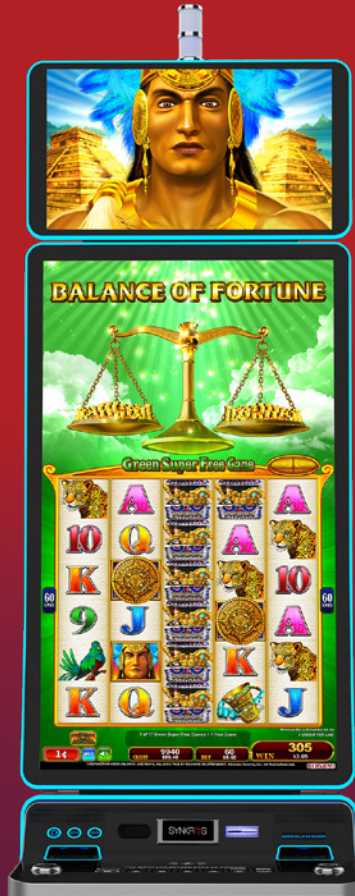

KEY FEATURES

- Extra-large, digital button deck features progressive values, with Hide/Show Bingo button for the bingo card that defaults to Hide Bingo
- 75-inch 4K UHD portrait display with "C" curve
- Big, dual bash buttons
- Dual wireless charging pads
- USB port
- Handbag hook
- Multi-color lighting effects

GAME THEMES AVAILABLE

**China Shores
Great Stacks™**

DENOMS:
MD, \$0.01, \$0.02, \$0.05

PAR RANGE:
88% - 96%

FEATURES:
Free Games
Wilds

**Mayan Chief
Great Stacks™**

DENOMS:
MD, \$0.01, \$0.02, \$0.05

PAR RANGE:
88% - 96%

FEATURES:
Free Games
Wilds

**Dragon's Law
Fortune Pots™**

DENOMS:
MD, \$0.01, \$0.02, \$0.05, \$0.10

PAR RANGE:
88% - 96%

FEATURES:
Jackpot Feature
Double Games
Double Wilds
Combination Features

**Dragon's Law
Fortune Bags™**

PAR RANGE:
90% - 96%

FEATURES:
Hold & SoIn
Free Games

All Aboard
Piggy Pennies™

DENOMS:
MD, \$0.01, \$0.02, \$0.05,
\$0.10, \$0.25, \$1

PAR RANGE:
90% - 96%

FEATURES:
Hold & Spin
Free Games

Lucky Honeycomb
Fortune Pots™