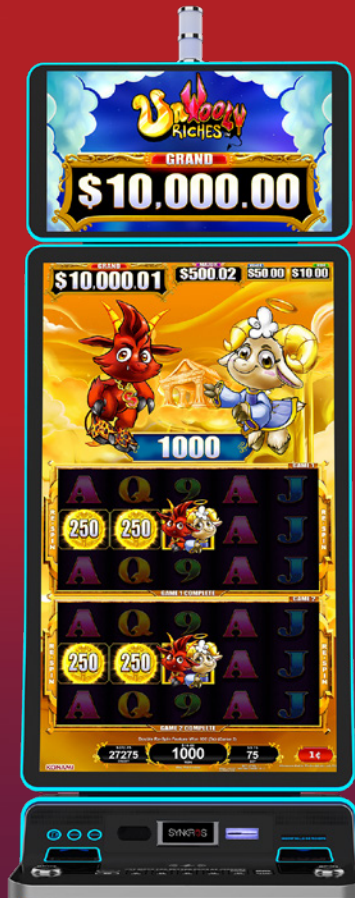

GAME THEMES AVAILABLE

Unwooly Riches Spice™

DENOMS:
MD, $0.01, $0.02, $0.05, $0.10

PAR RANGE:
88% - 96%

FEATURES:
Free Games
Re-Spin
Double Re-spin
Super Free Games

Unwooly Riches Sugar™

DENOMS:
MD, $0.01, $0.02, $0.05, $0.10

PAR RANGE:
88% - 96%

FEATURES:
Free Games
Re-Spin
Double Re-spin
Super Free Games

Ocean Spin Kingdom's Treasures™

DENOMS:
MD, $0.01, $0.02, $0.05, $0.10

PAR RANGE:
88% - 96%

FEATURES:
Wheel Feature
Stacked Multipliers
Free Games

Ocean Spin Pirate's Riches™

DENOMS:
MD, $0.01, $0.02, $0.05, $0.10

PAR RANGE:
88% - 96%

FEATURES:
Wheel Feature
Stacked Multipliers
Free Games