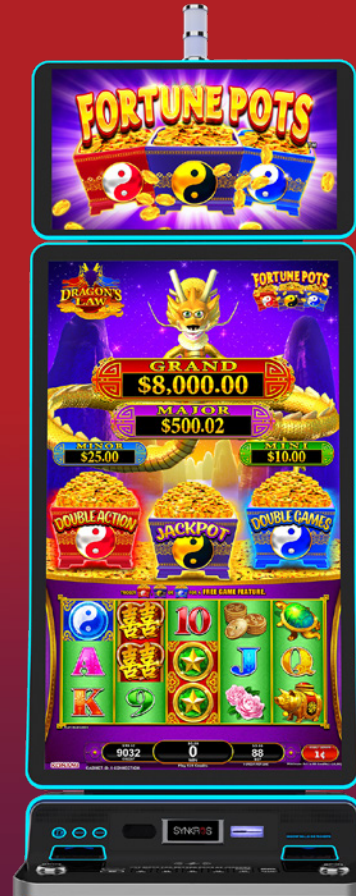

KEY FEATURES

- Extra-large, digital button deck features progressive values, with Hide/Show Bingo button for the bingo card that defaults to Hide Bingo
- 75-inch 4K UHD portrait display with "C" curve
- Big, dual bash buttons
- Dual wireless charging pads
- USB port
- Handbag hook
- Multi-color lighting effects

GAME THEMES AVAILABLE

**China Shores
Great Stacks™**

DENOMS:
MD, \$0.01, \$0.02, \$0.05

PAR RANGE:
88% - 96%

FEATURES:
Free Games
Wilds

**Mayan Chief
Great Stacks™**

DENOMS:
MD, \$0.01, \$0.02, \$0.05

PAR RANGE:
88% - 96%

FEATURES:
Free Games
Wilds

**Dragon's Law
Fortune Pots™**

DENOMS:
MD, \$0.01, \$0.02, \$0.05, \$0.10

PAR RANGE:
88% - 96%

FEATURES:
Jackpot Feature
Double Games
Double Wilds
Combination Features

**Dragon's Law
Fortune Bags™**

PAR RANGE:
90% - 96%

FEATURES:
Hold & SoIn
Free Games

All Aboard
Piggy Pennies™

DENOMS:
MD, \$0.01, \$0.02, \$0.05,
\$0.10, \$0.25, \$1

PAR RANGE:
90% - 96%

FEATURES:
Hold & Spin
Free Games

Lucky Honeycomb
Fortune Pots™