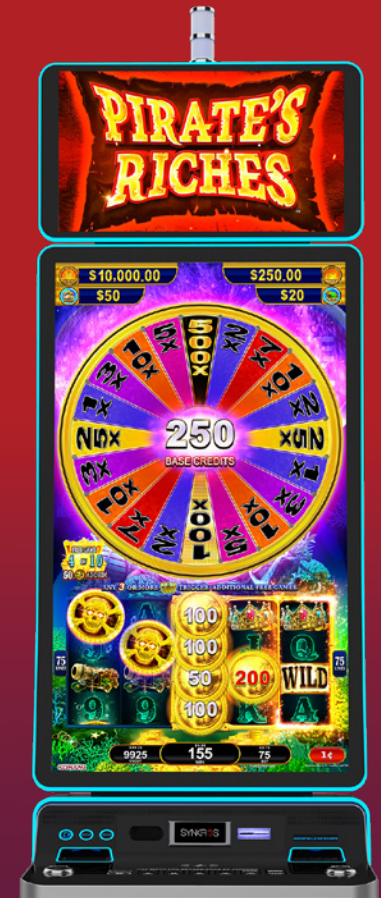

PAR RANGE:
90% - 96%

FEATURES:
Hold & SoIn
Free Games

All Aboard
Piggy Pennies™

DENOMS:
MD, \$0.01, \$0.02, \$0.05,
\$0.10, \$0.25, \$1

PAR RANGE:
90% - 96%

FEATURES:
Hold & Spin
Free Games

Lucky Honeycomb
Fortune Pots™

DENOMS:
MD, \$0.01, \$0.02, \$0.05, \$0.10

PAR RANGE:
88% - 96%

FEATURES:
Jackpot Feature
Double Games
Double Wilds
Combination Features

Lucky Honeycomb
Fortune Bags™

DENOMS:
MD, \$0.01, \$0.02, \$0.05, \$0.10

PAR RANGE:
88% - 96%

FEATURES:
Jackpot Feature
Double Games
Double Wilds
Combination Features

GAME THEMES AVAILABLE

Unwooly Riches Spice™

DENOMS:
MD, \$0.01, \$0.02, \$0.05, \$0.10

PAR RANGE:
88% - 96%

FEATURES:
Free Games
Re-Spin
Double Re-spin
Super Free Games

Unwooly Riches Sugar™

DENOMS:
MD, \$0.01, \$0.02, \$0.05, \$0.10

PAR RANGE:
88% - 96%

FEATURES:
Free Games
Re-Spin
Double Re-spin
Super Free Games

Ocean Spin Kingdom's Treasures™

DENOMS:
MD, \$0.01, \$0.02, \$0.05, \$0.10