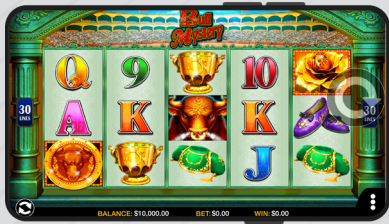

- Action Stacked Symbols™
- Mystery Wild Multipliers

- Progressive Jackpots
- XTRA HIT Feature

- Progressive Jackpots
- XTRA HIT Feature

Bull Mystery

- Player-favorite Konami Classic
- 2x Wins During Free Games