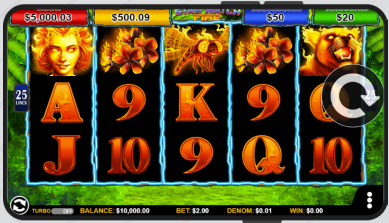

STAR WATCH FIRE™

- Strike Zone
- Credit Prizes