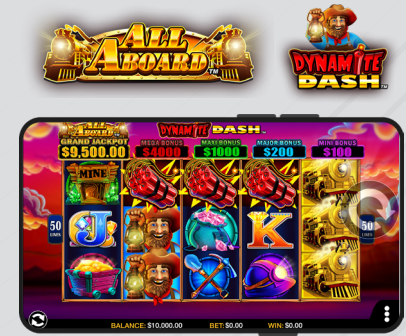

- 2 Symbols in 1
- Mystery Multipliers

- Player-favorite Konami Classic
- Stacked, Nudging Wilds during Free Games

- Progressive Jackpots
- Credit Prize Feature

- Progressive Jackpots
- Credit Prize Feature